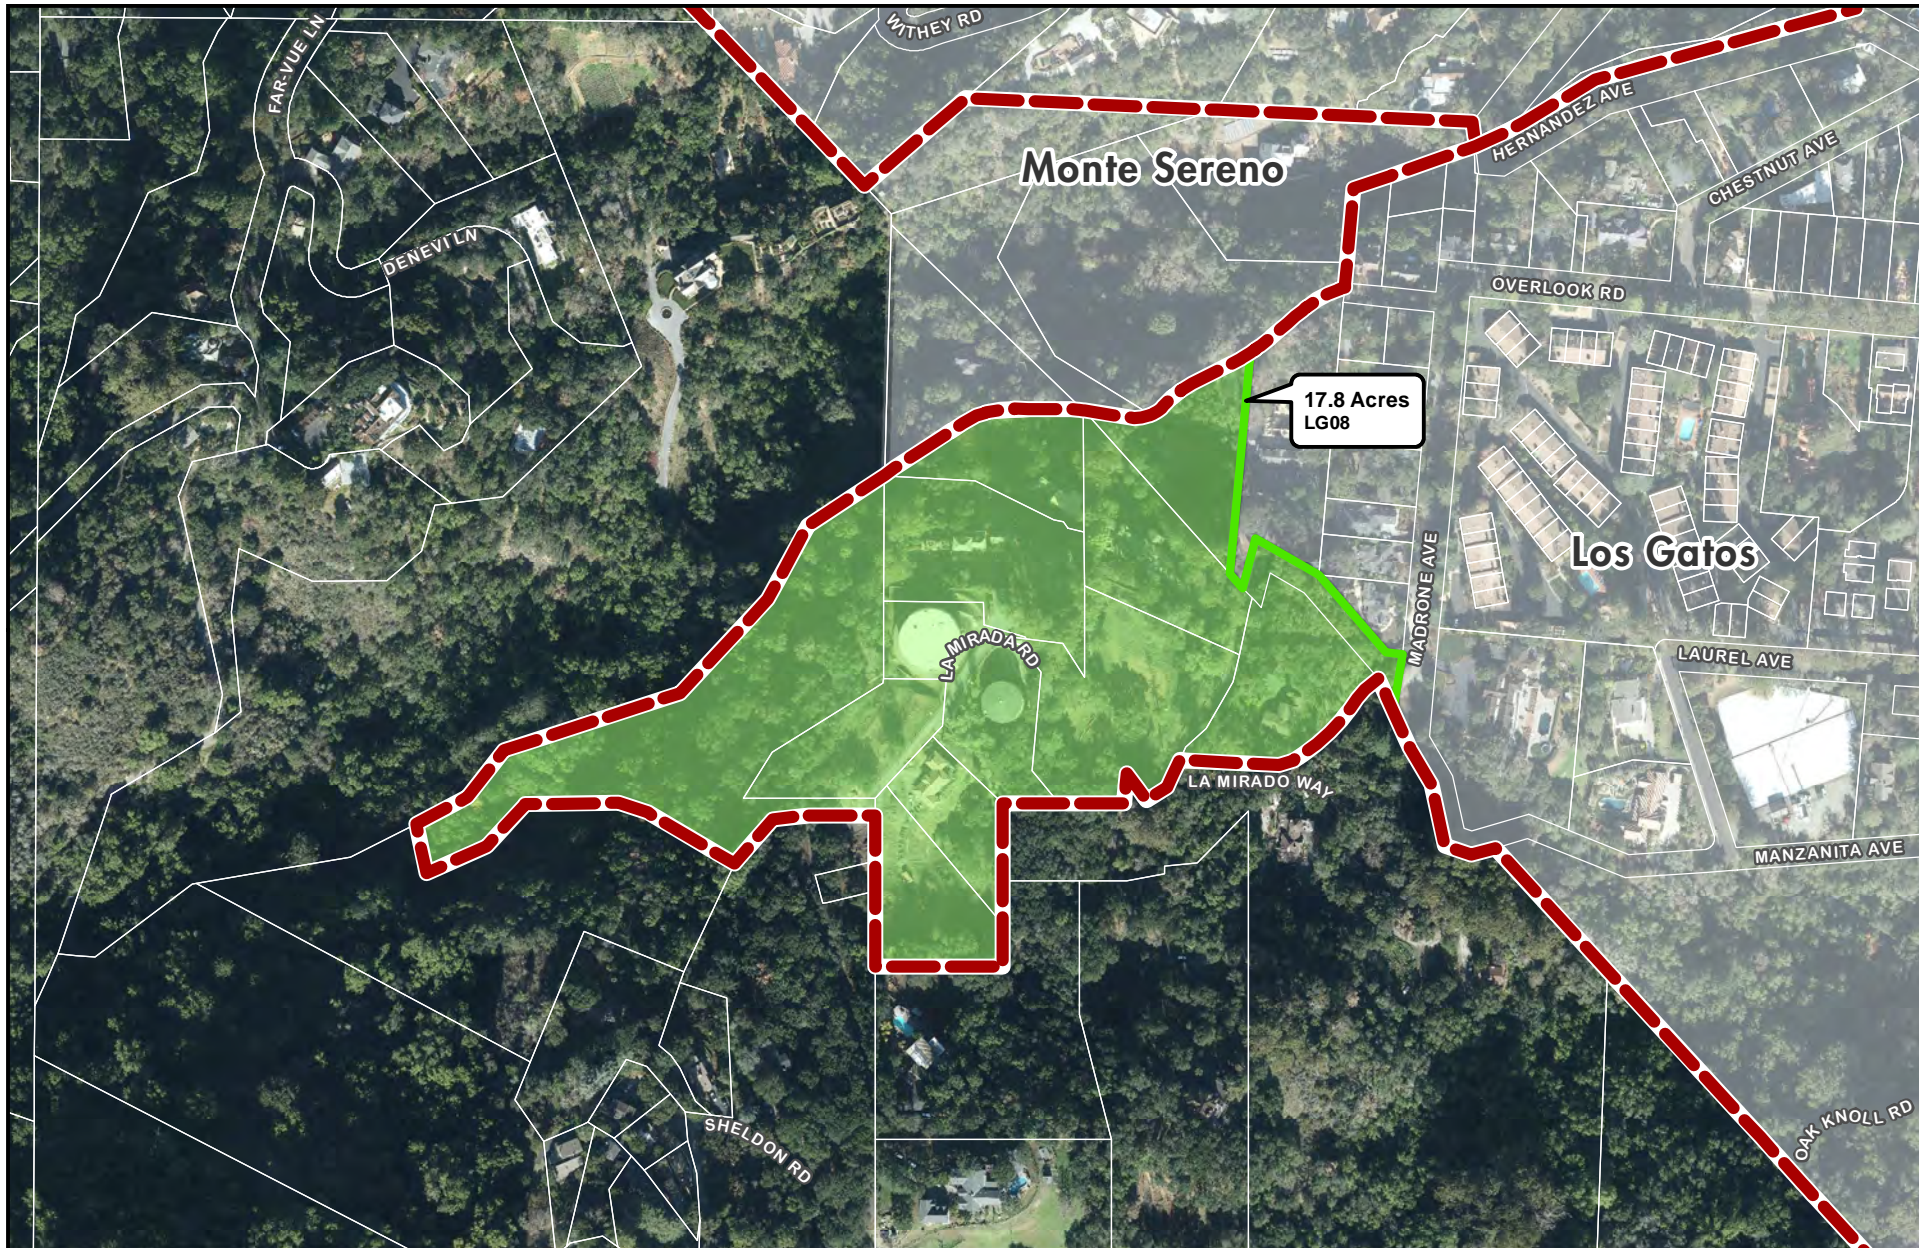

SANTA CLARA COUNTY
Unincorporated Islands 2020

Maps depicting unincorporated lands located within the cities' Urban Service Areas (USAs)

Incorporated Areas

Urban Service Area

Urban Island ≤ 150 Acres

Urban Island > 150 Acres