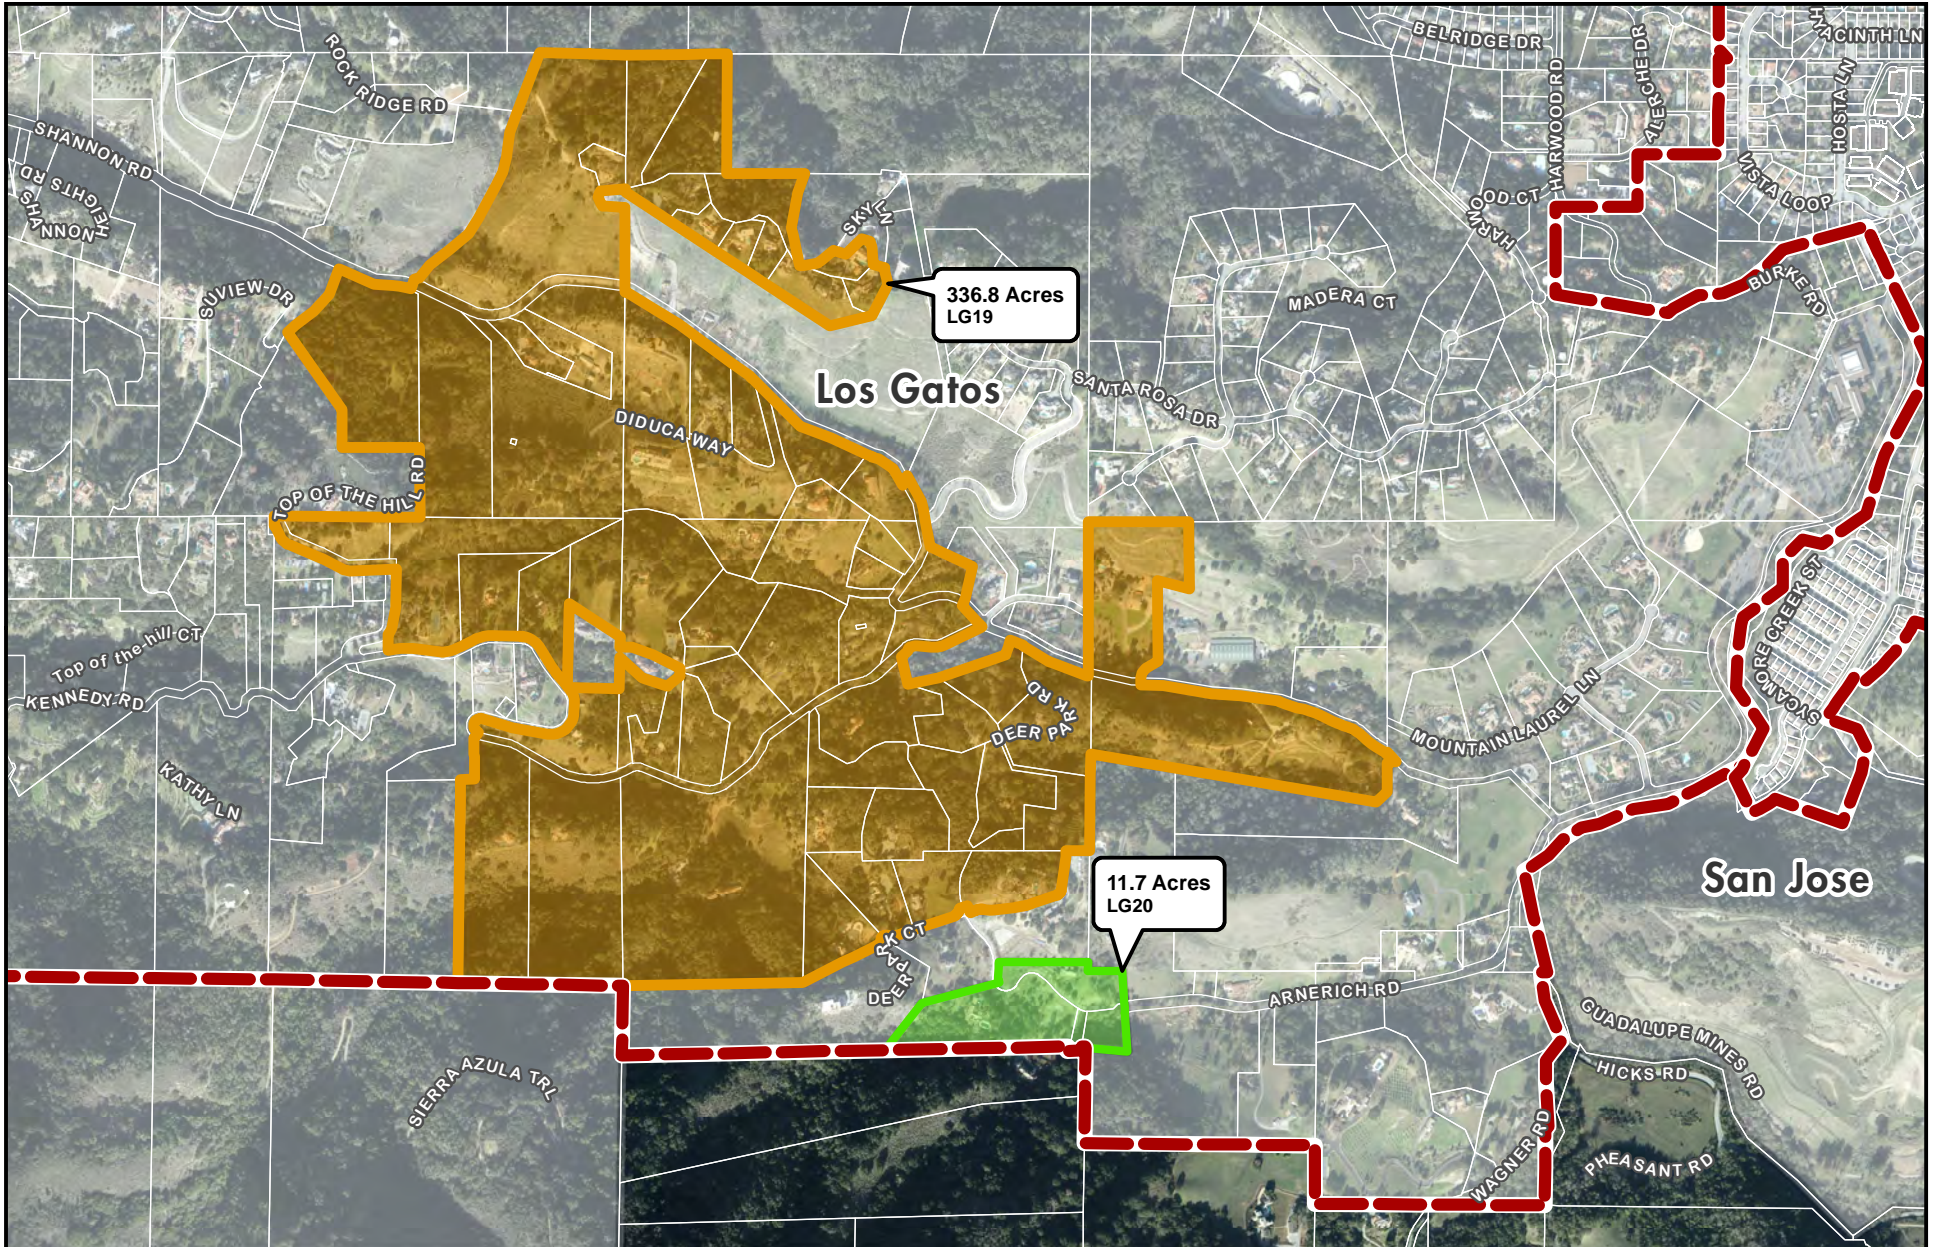

Los Gatos

San Jose

336.8 Acres
LG19

11.7 Acres
LG20

SANTA CLARA COUNTY
Unincorporated Islands 2020

Maps depicting unincorporated lands located within the cities' Urban Service Areas (USAs)

Incorporated Areas

Urban Island ≤ 150 Acres

Urban Service Area

Urban Island > 150 Acres