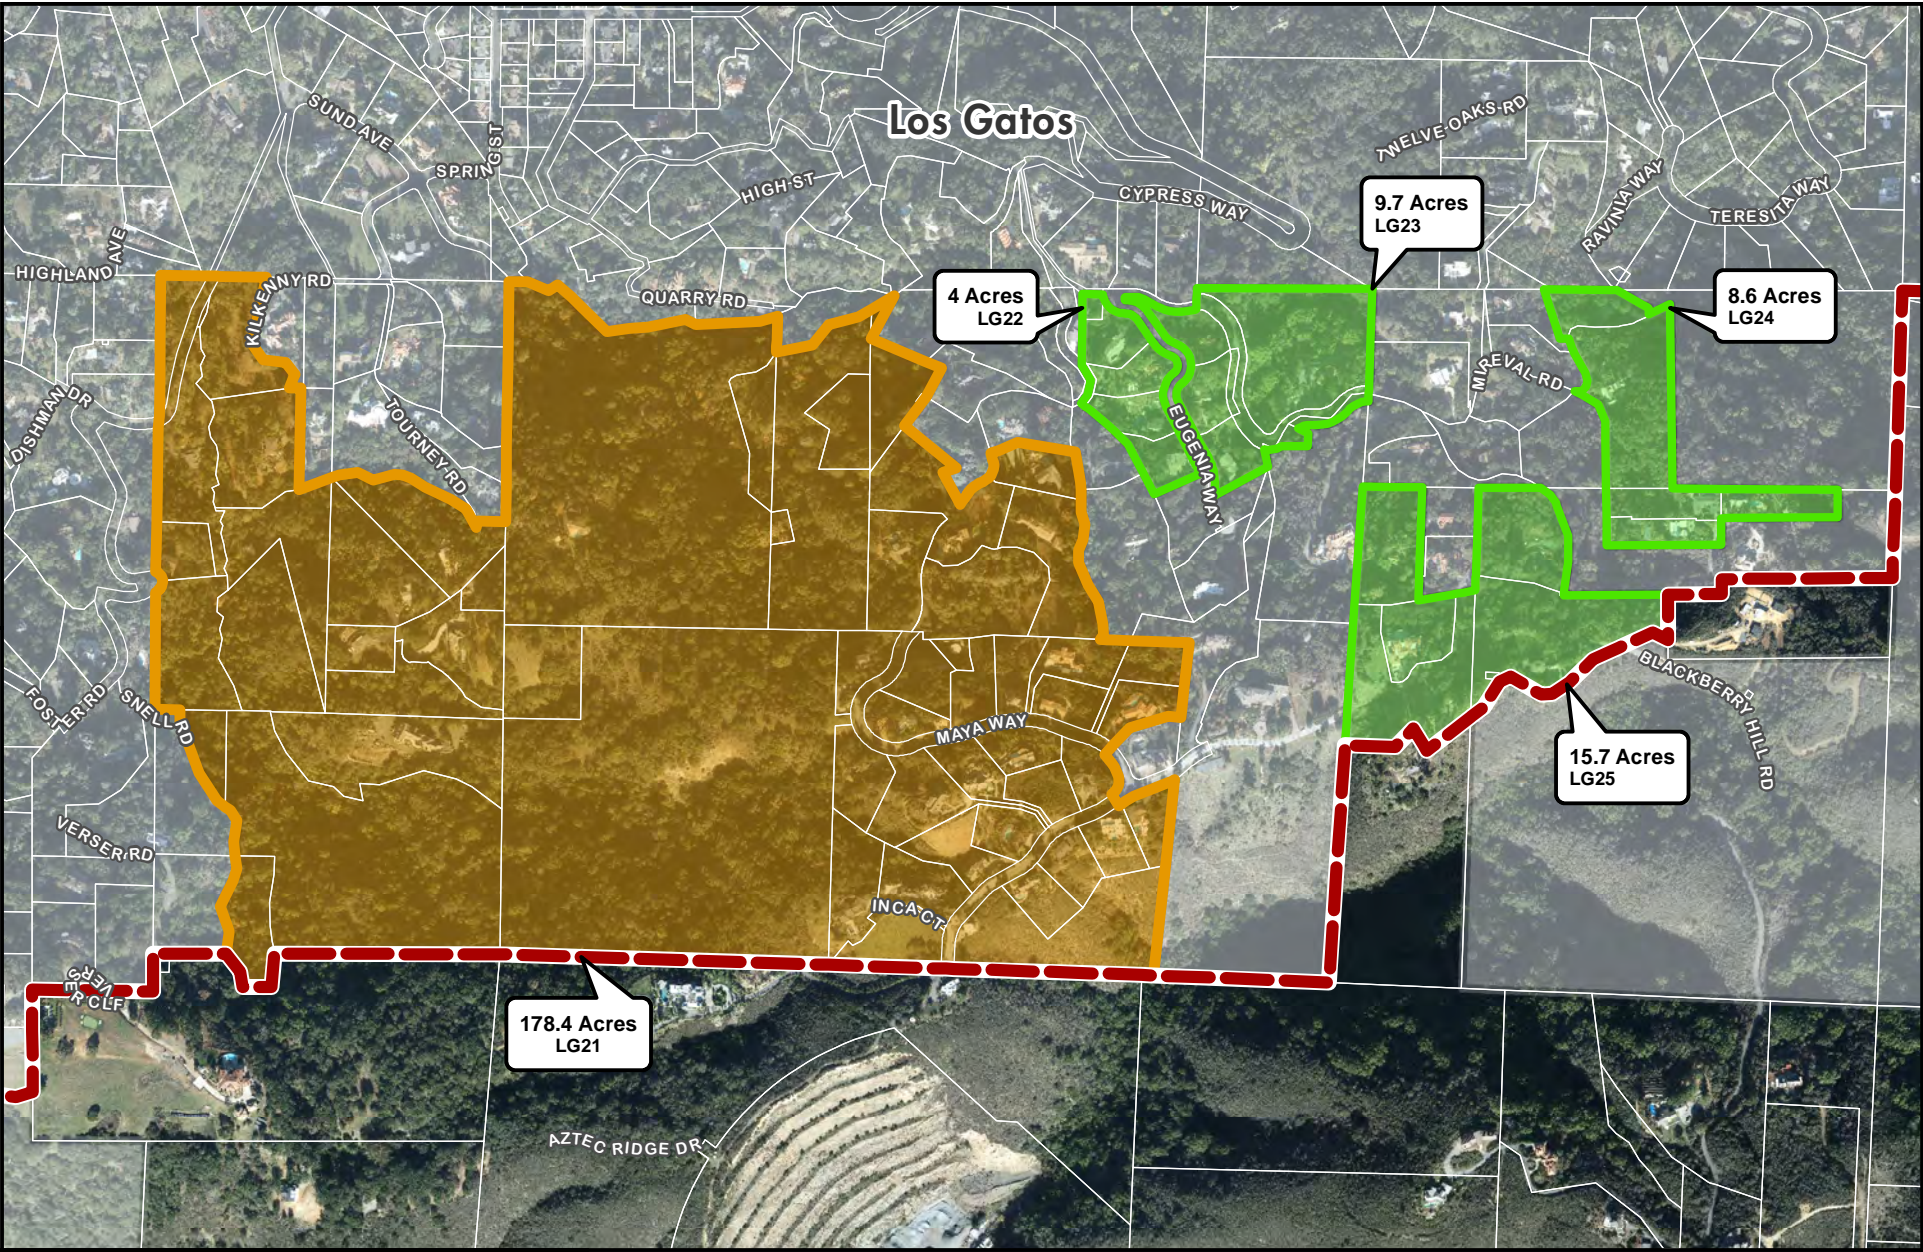

Los Gatos

SANTA CLARA COUNTY Unincorporated Islands 2020

Maps depicting unincorporated lands located within the cities' Urban Service Areas (USAs)

- Incorporated Areas
- Urban Island ≤ 150 Acres
- Urban Service Area
- Urban Island > 150 Acres