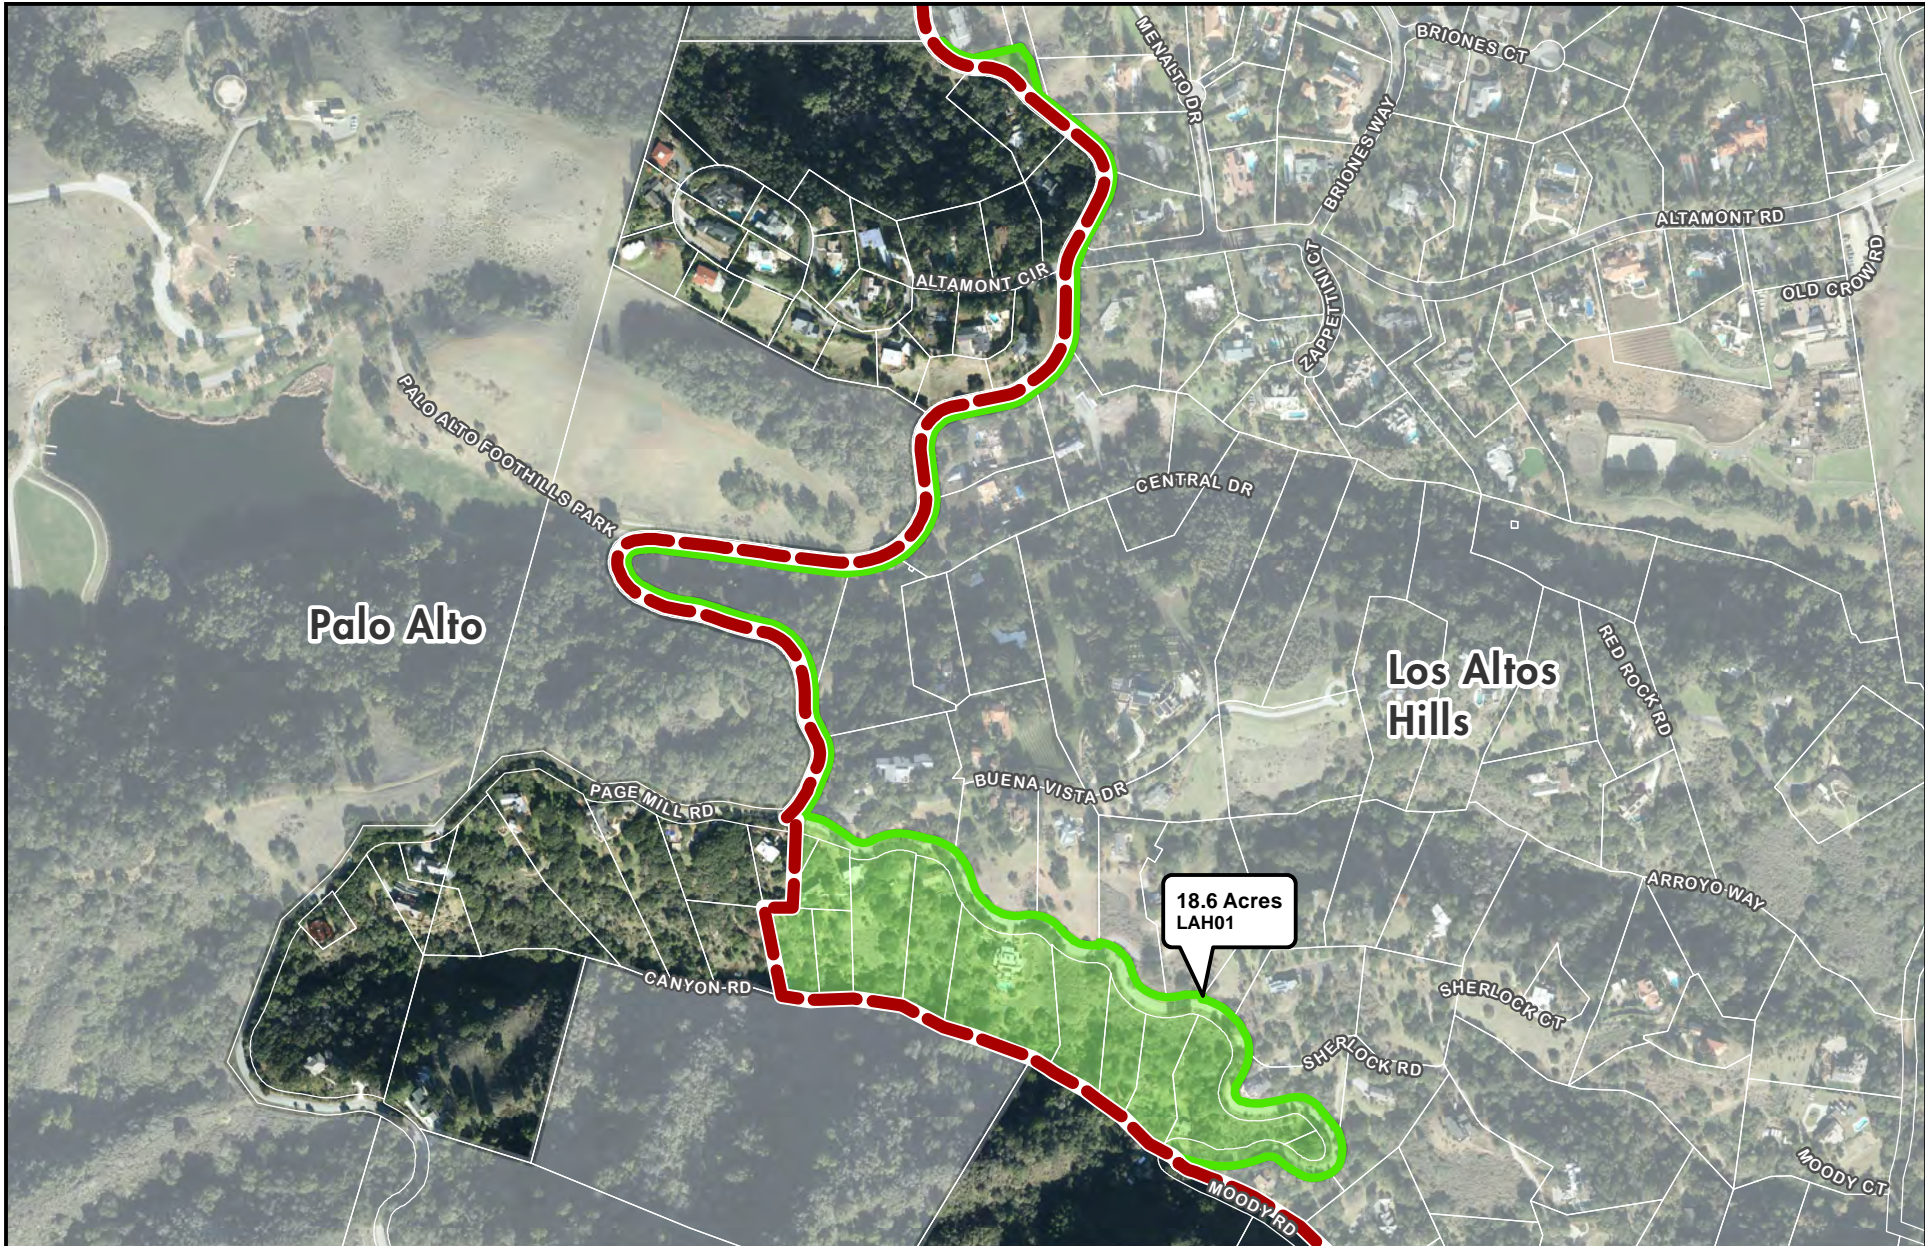

SANTA CLARA COUNTY
Unincorporated Islands 2020

Maps depicting unincorporated lands located within the cities' Urban Service Areas (USAs)

Incorporated Areas

Urban Island ≤ 150 Acres

Urban Service Area

Urban Island > 150 Acres