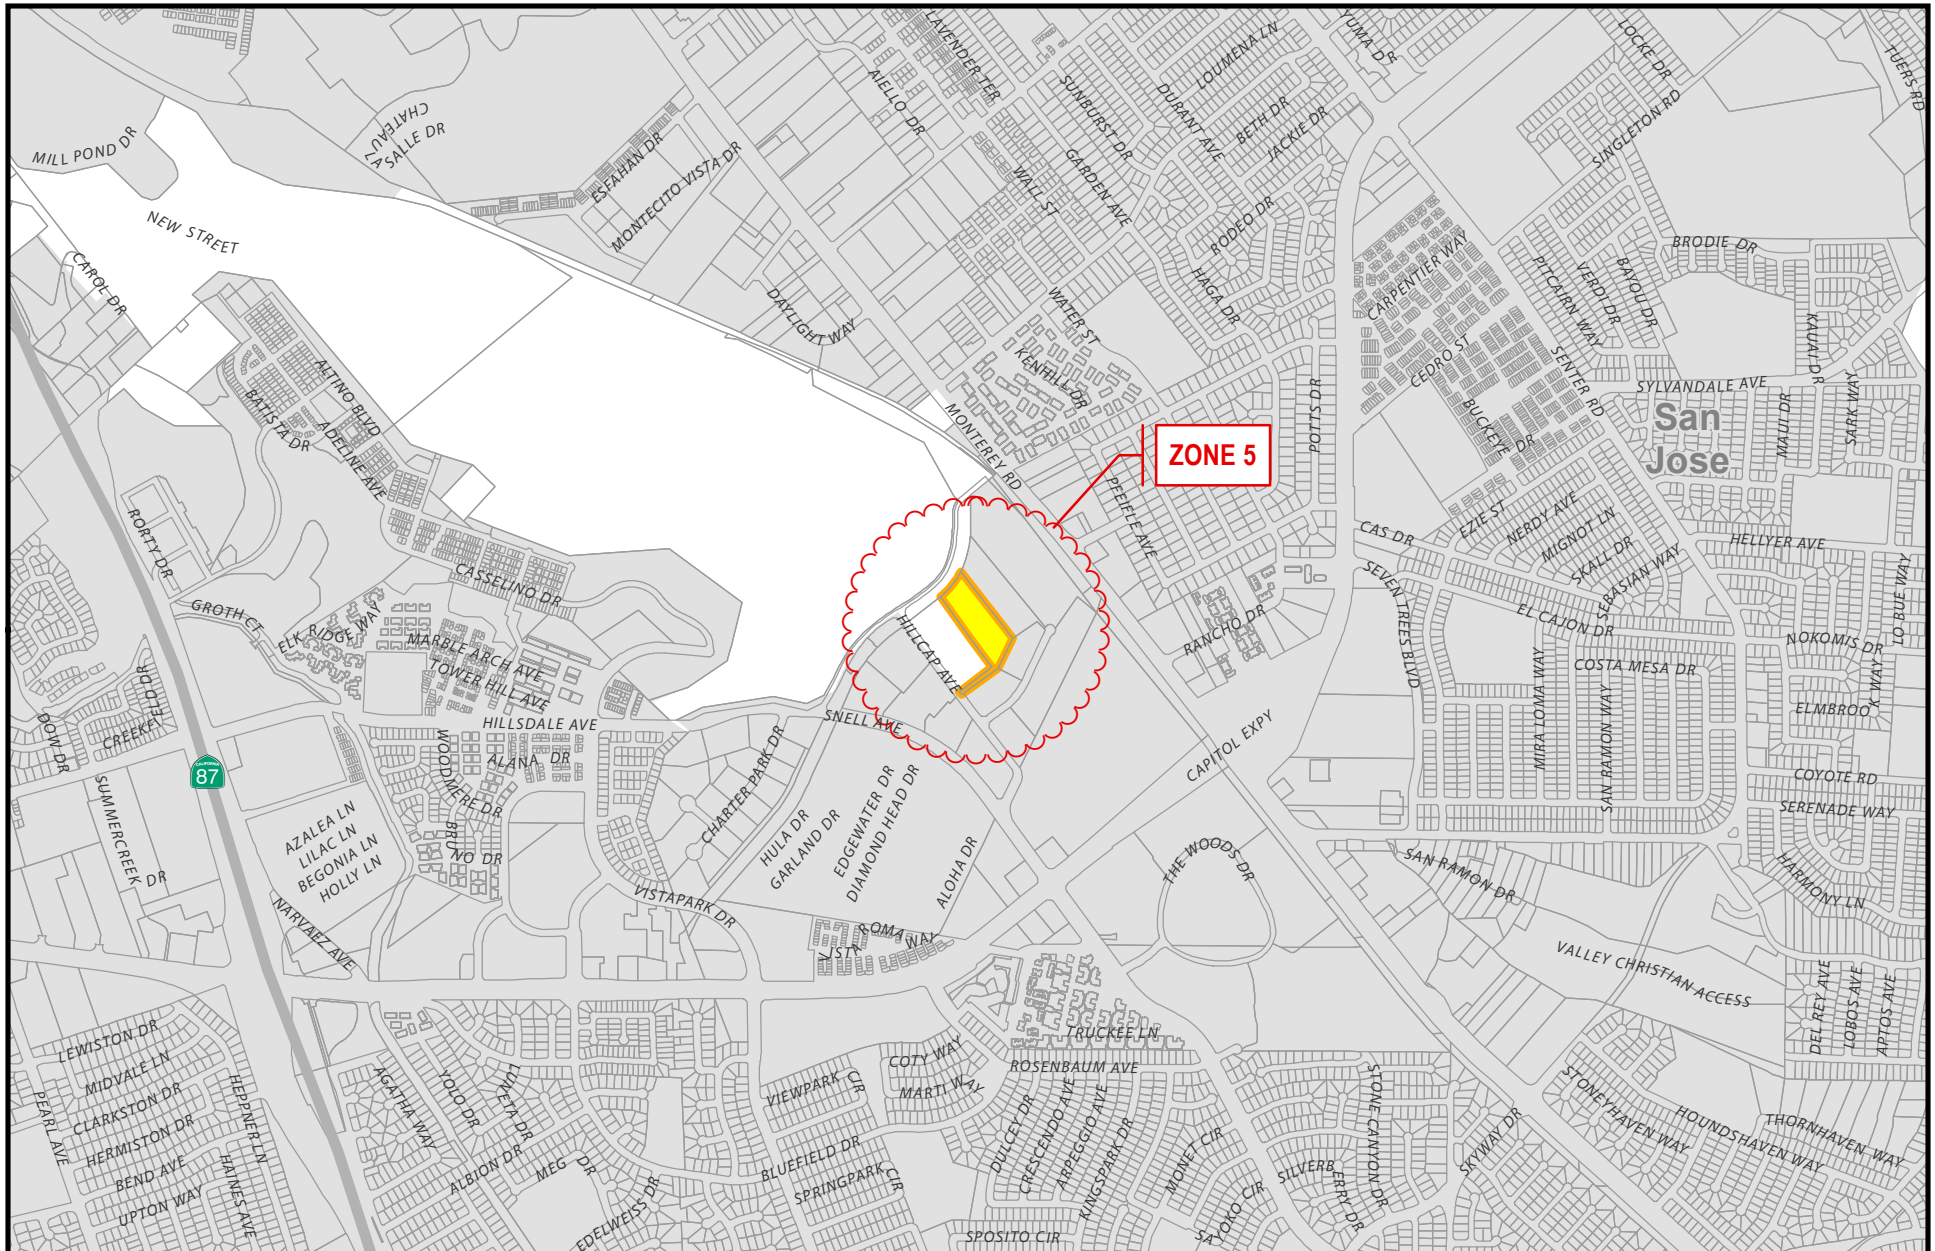

Santa Clara County Lighting Service Area

February 2013

- Cities Urban Service Areas
- City Limits (Incorporated Areas)
- Lighting Service Area