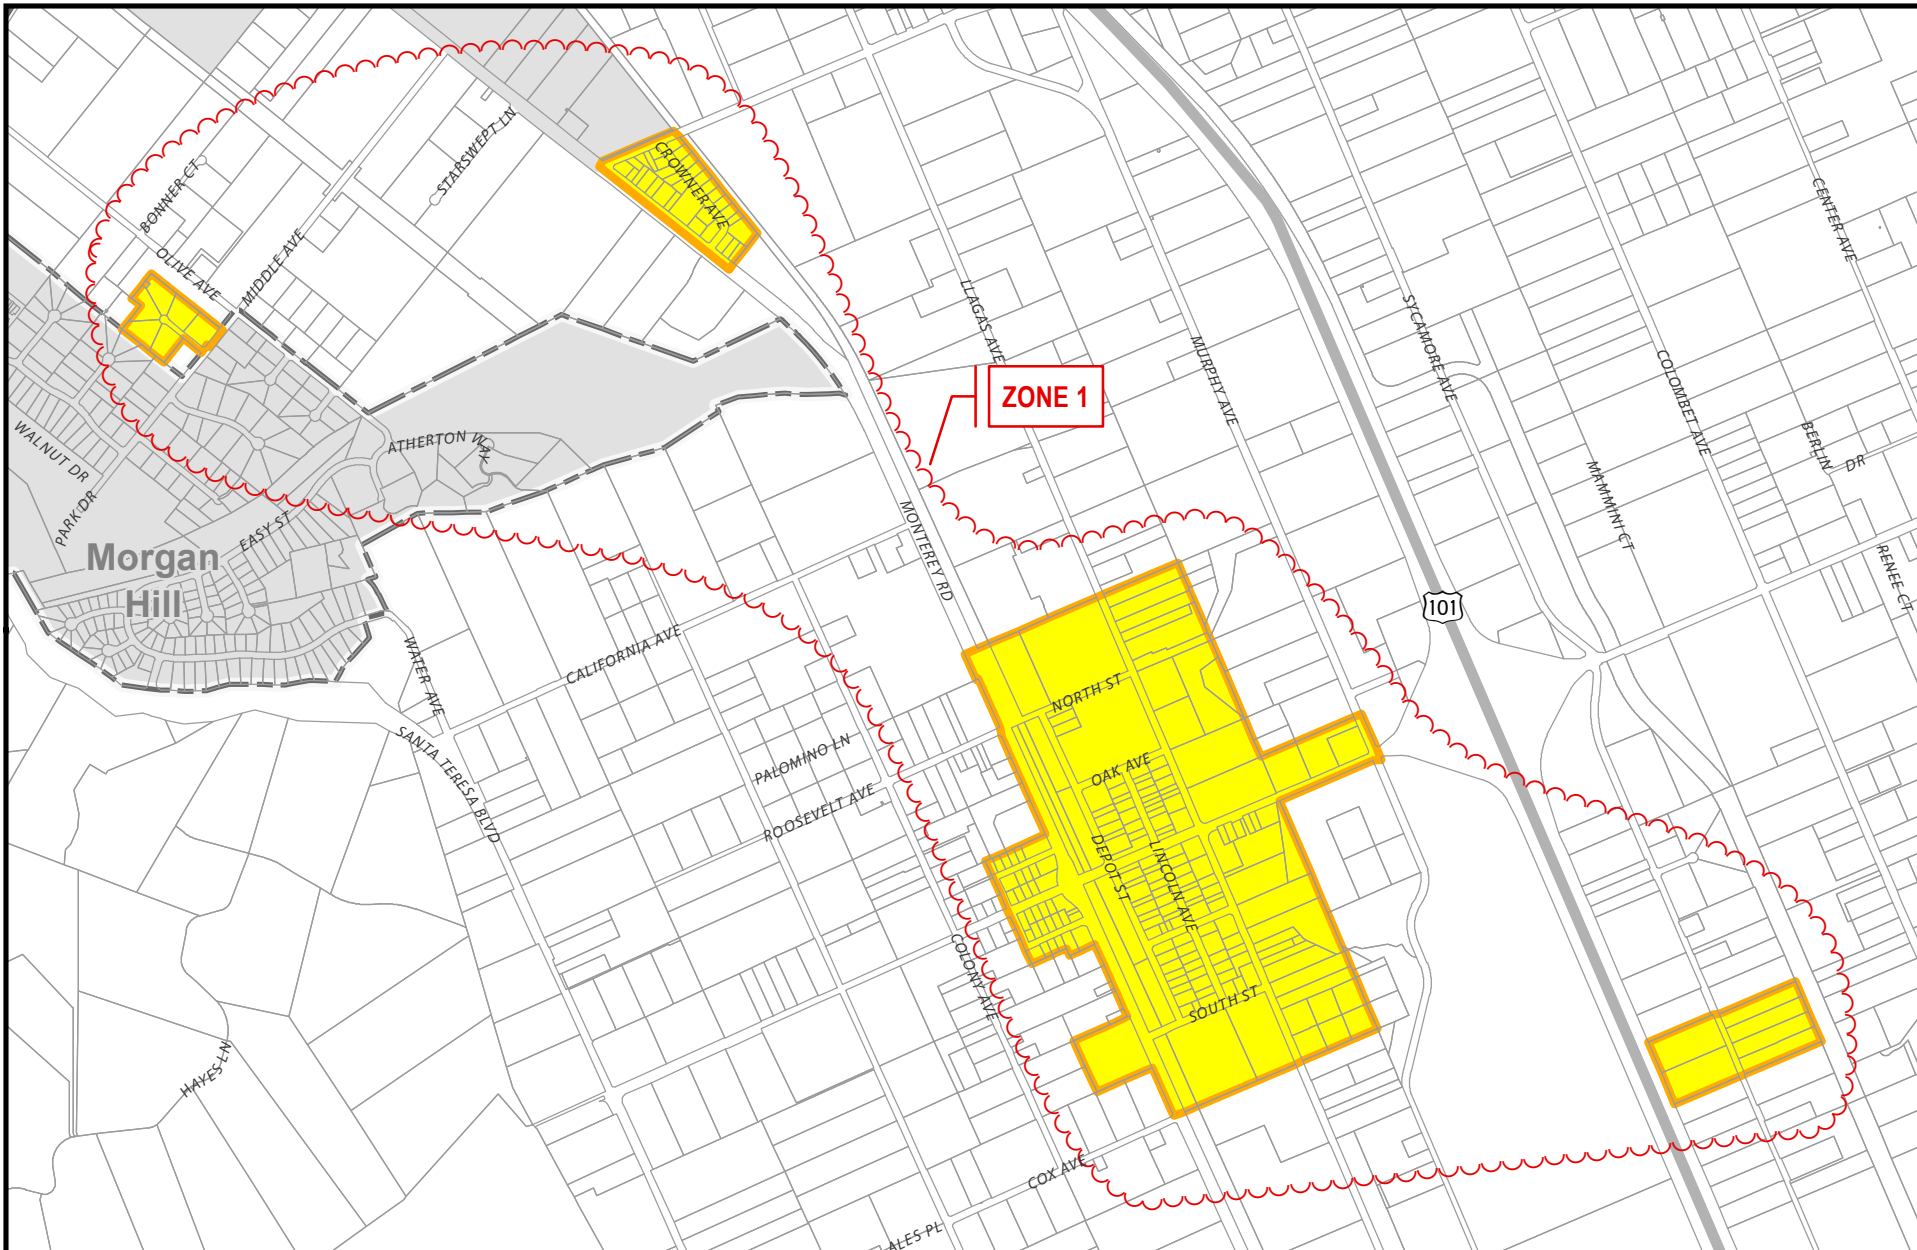

Santa Clara County Lighting Service Area

February 2013

- Cities Urban Service Areas
- City Limits (Incorporated Areas)
- Lighting Service Area

Map Extent