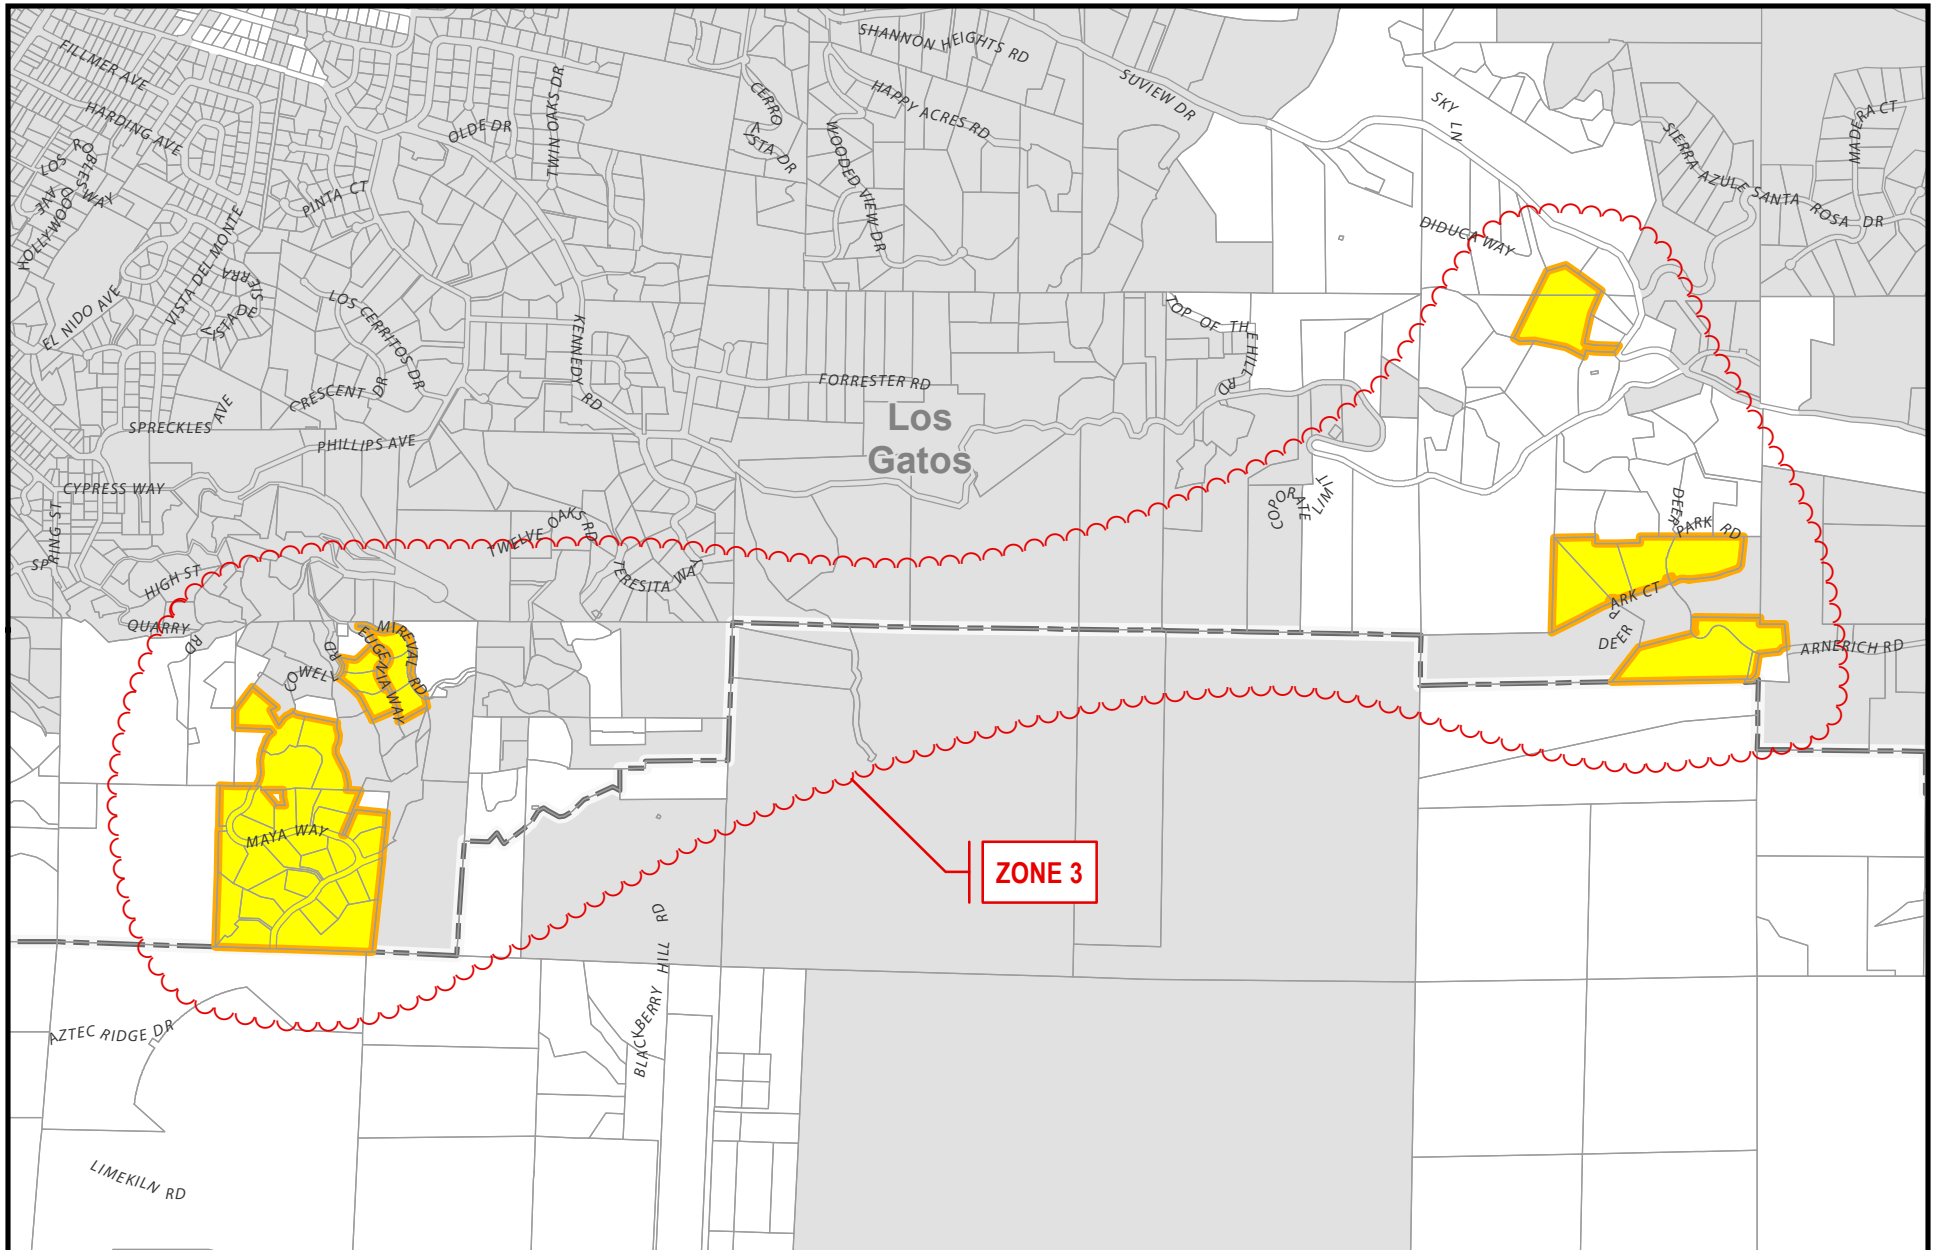

Santa Clara County Lighting Service Area

February 2013

- Cities Urban Service Areas
- City Limits (Incorporated Areas)
- Lighting Service Area