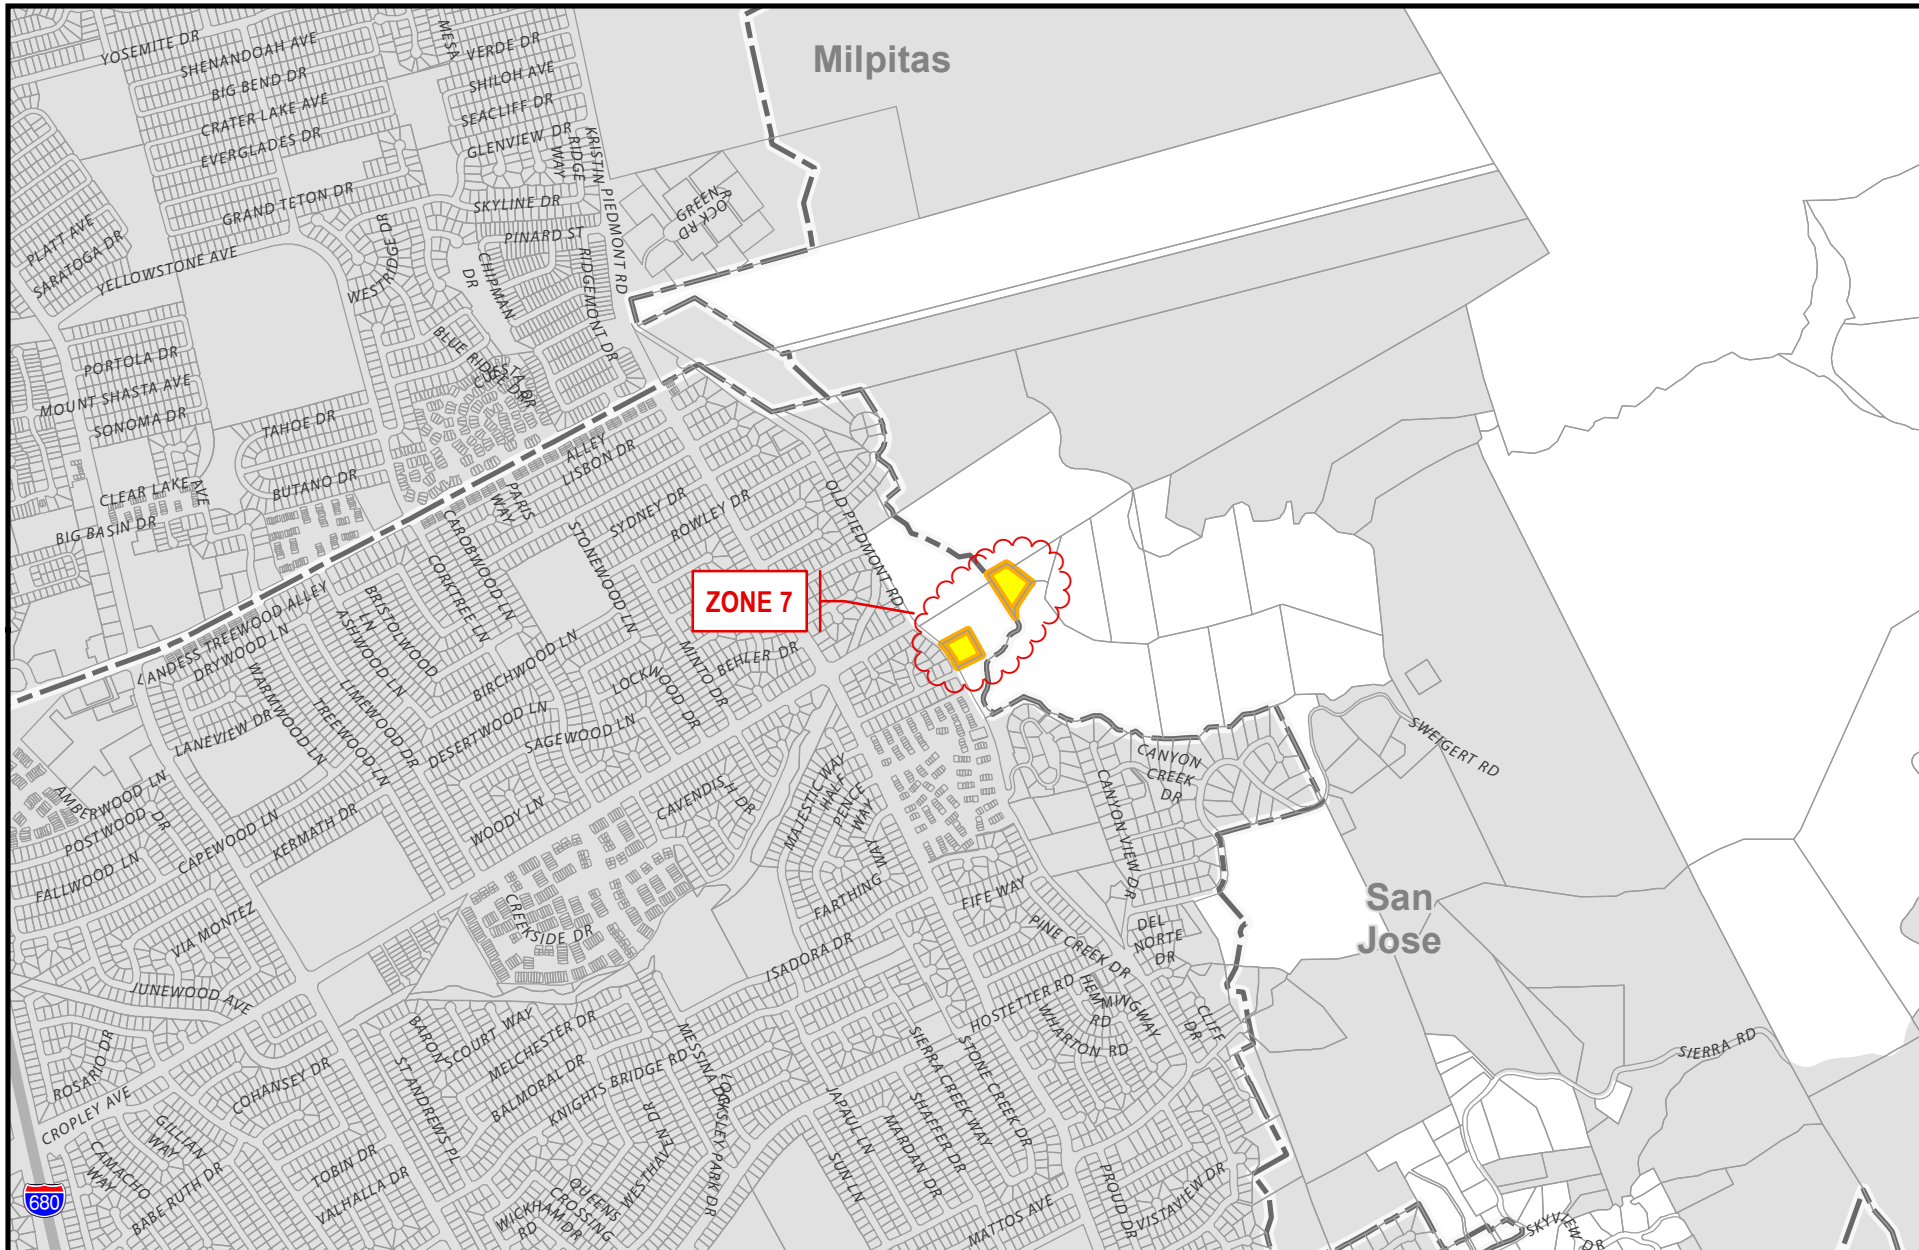

Santa Clara County Lighting Service Area

February 2013

- Cities Urban Service Areas
- City Limits (Incorporated Areas)
- Lighting Service Area

LAFCO
Local Agency Formation Commission of Santa Clara County