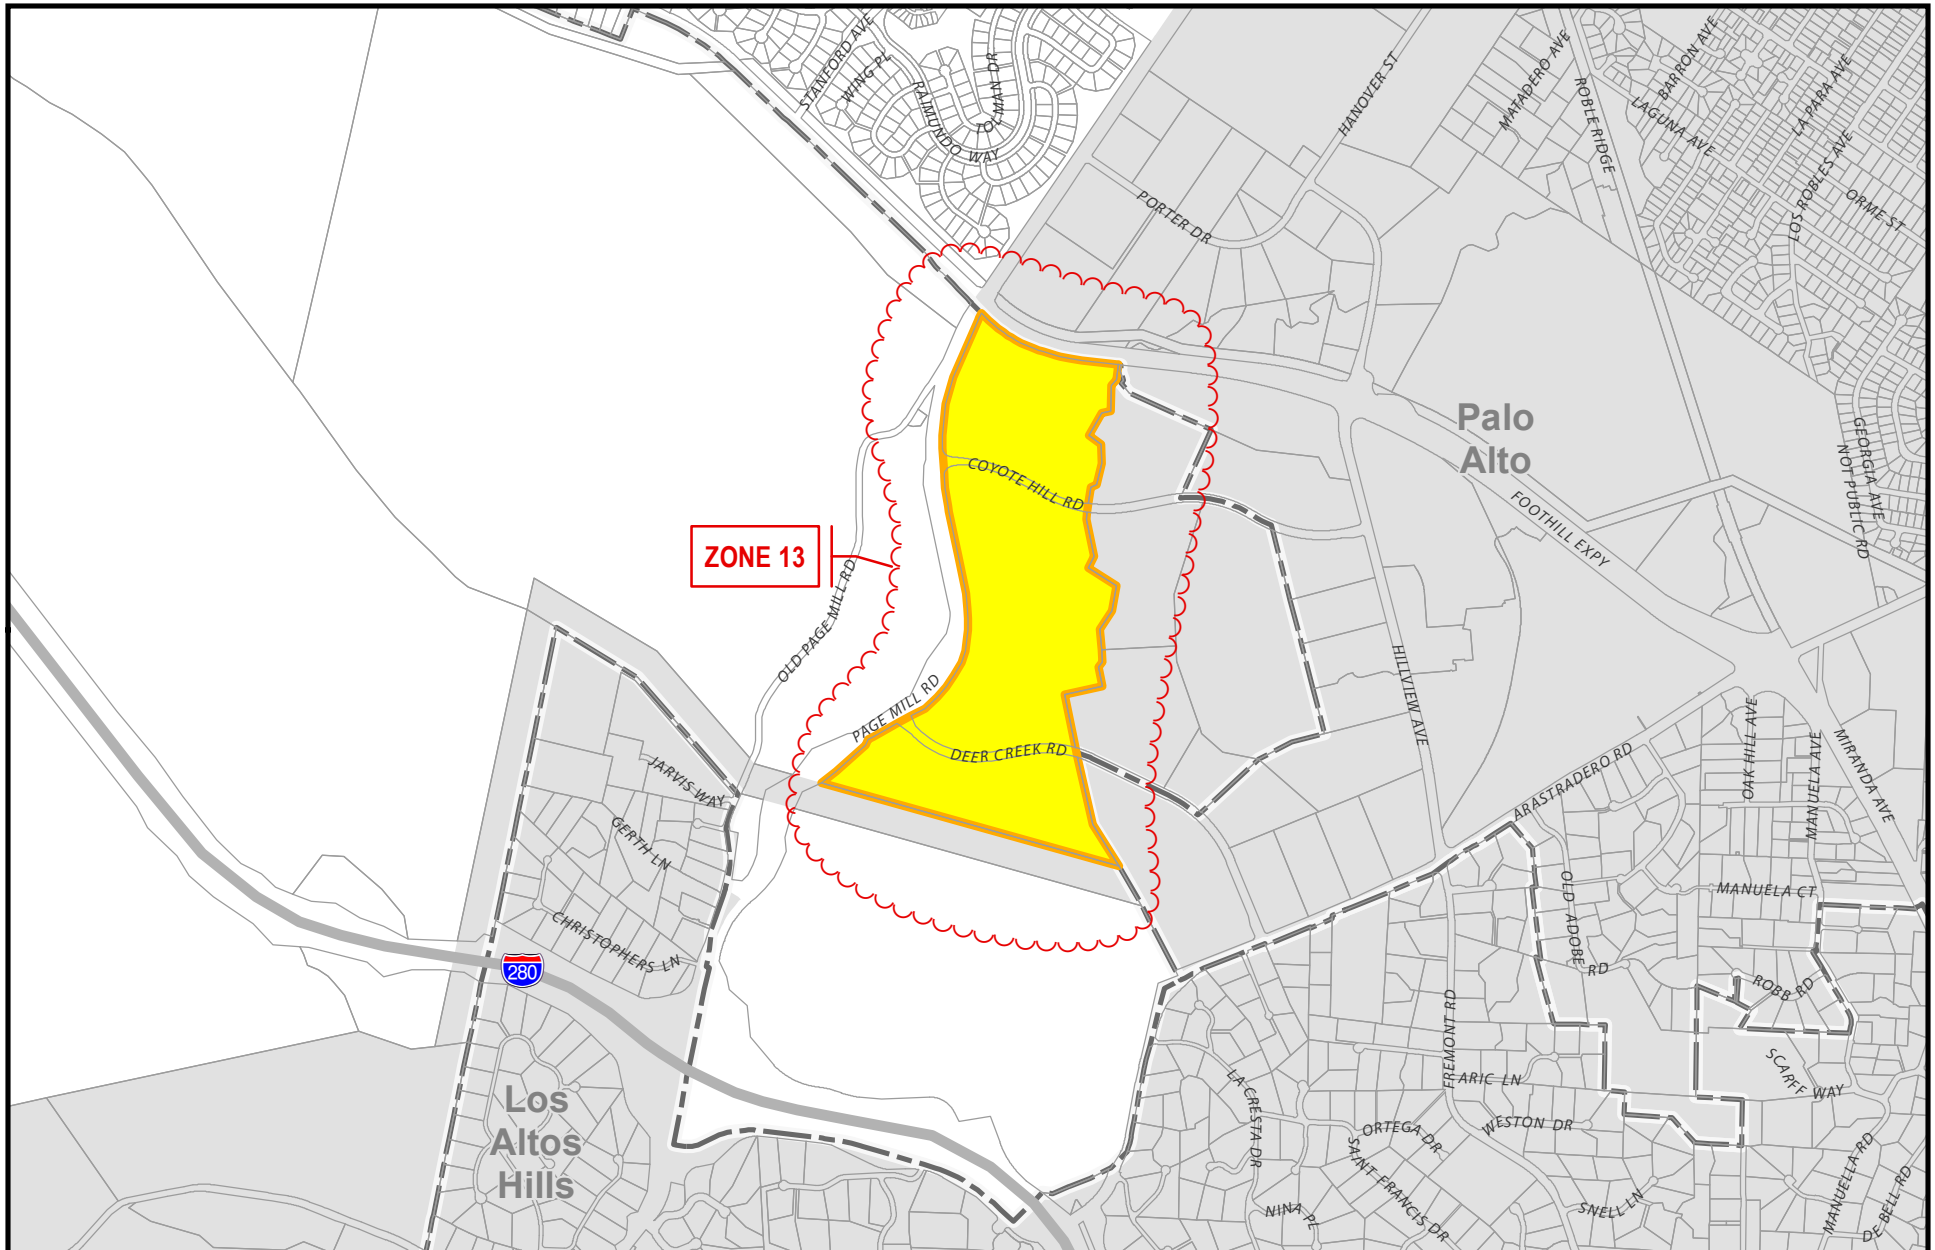

Santa Clara County Lighting Service Area

February 2013

- Cities Urban Service Areas
- City Limits (Incorporated Areas)
- Lighting Service Area