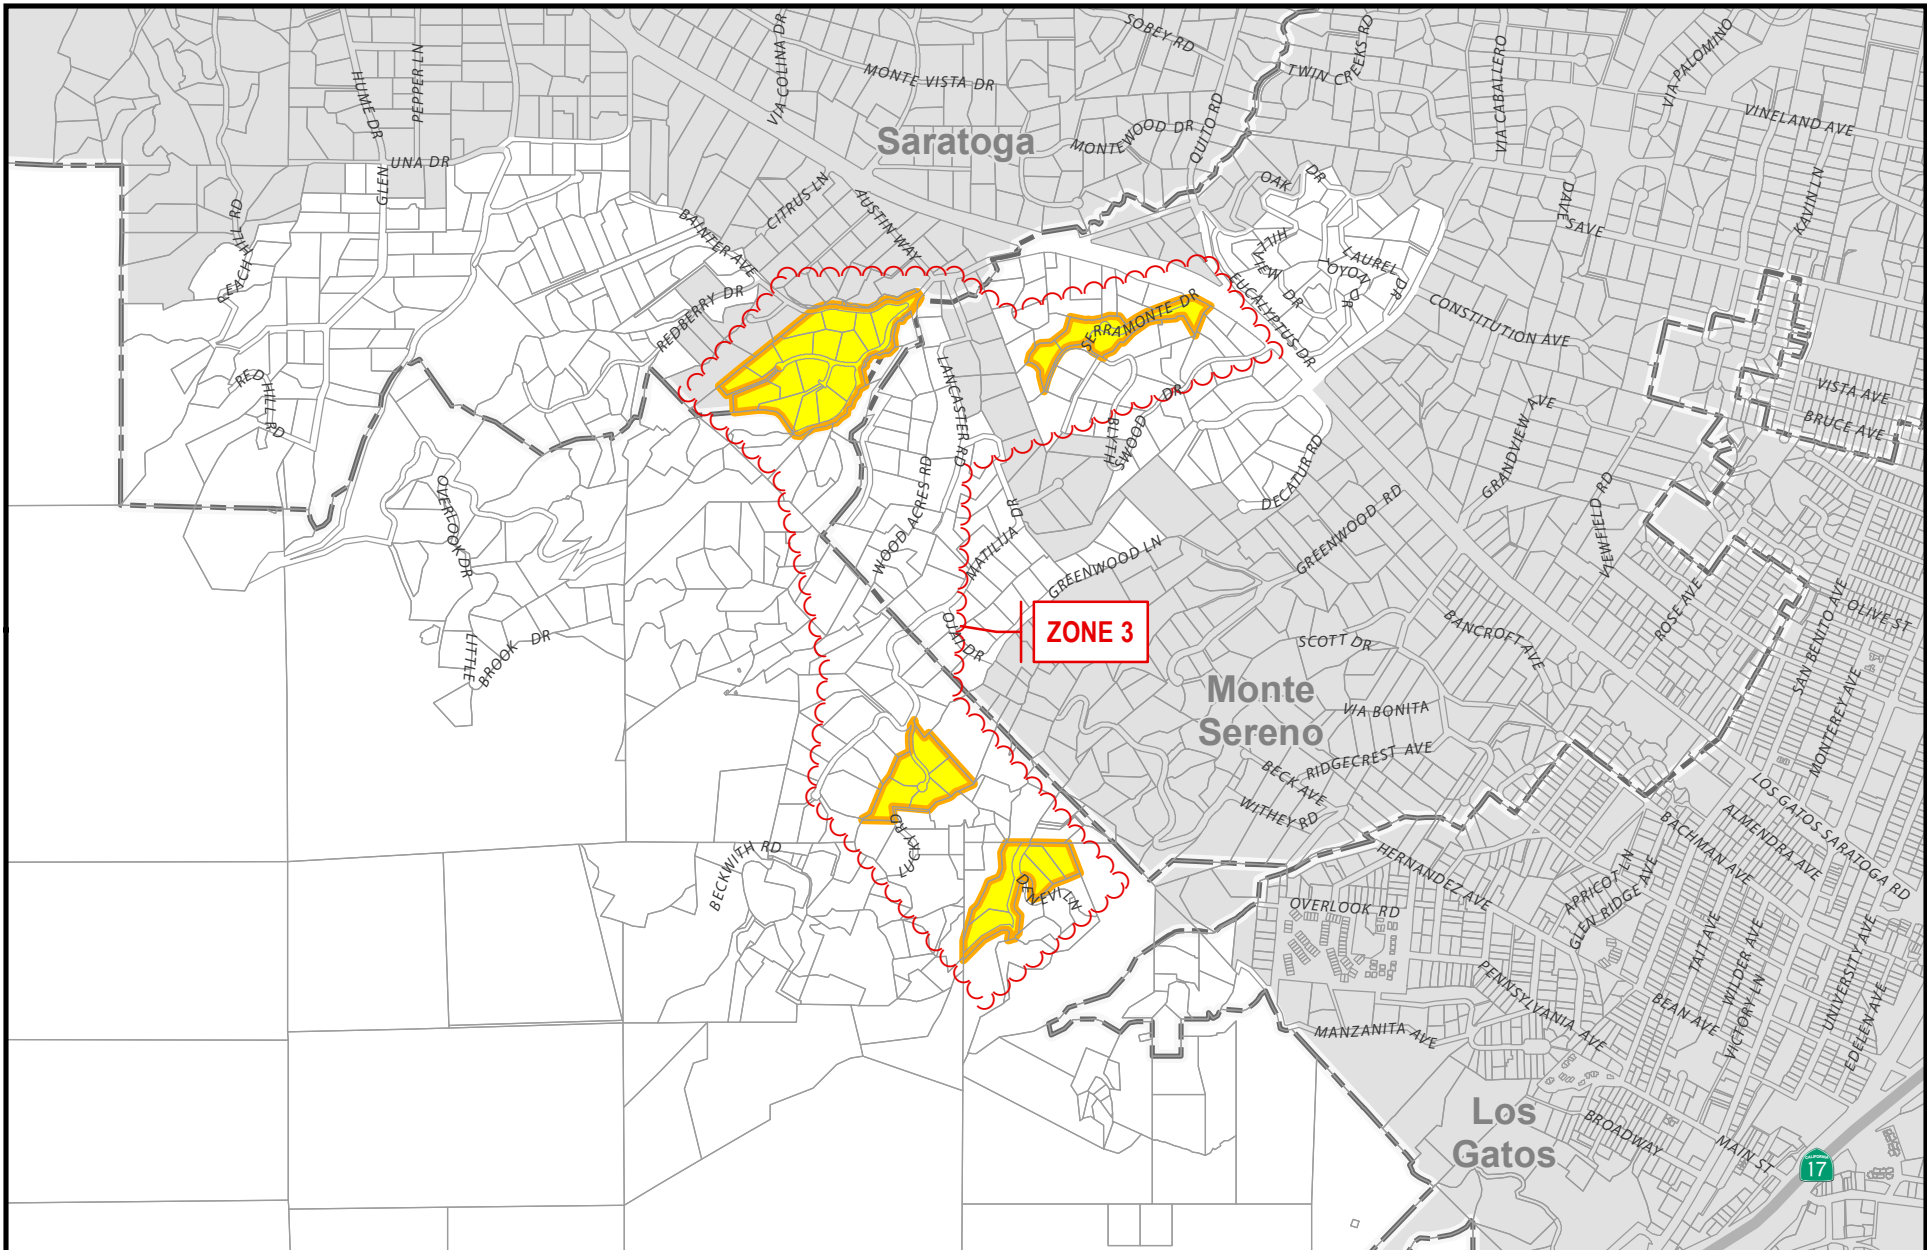

Santa Clara County Lighting Service Area

February 2013

- Cities Urban Service Areas
- City Limits (Incorporated Areas)
- Lighting Service Area

Map Extent