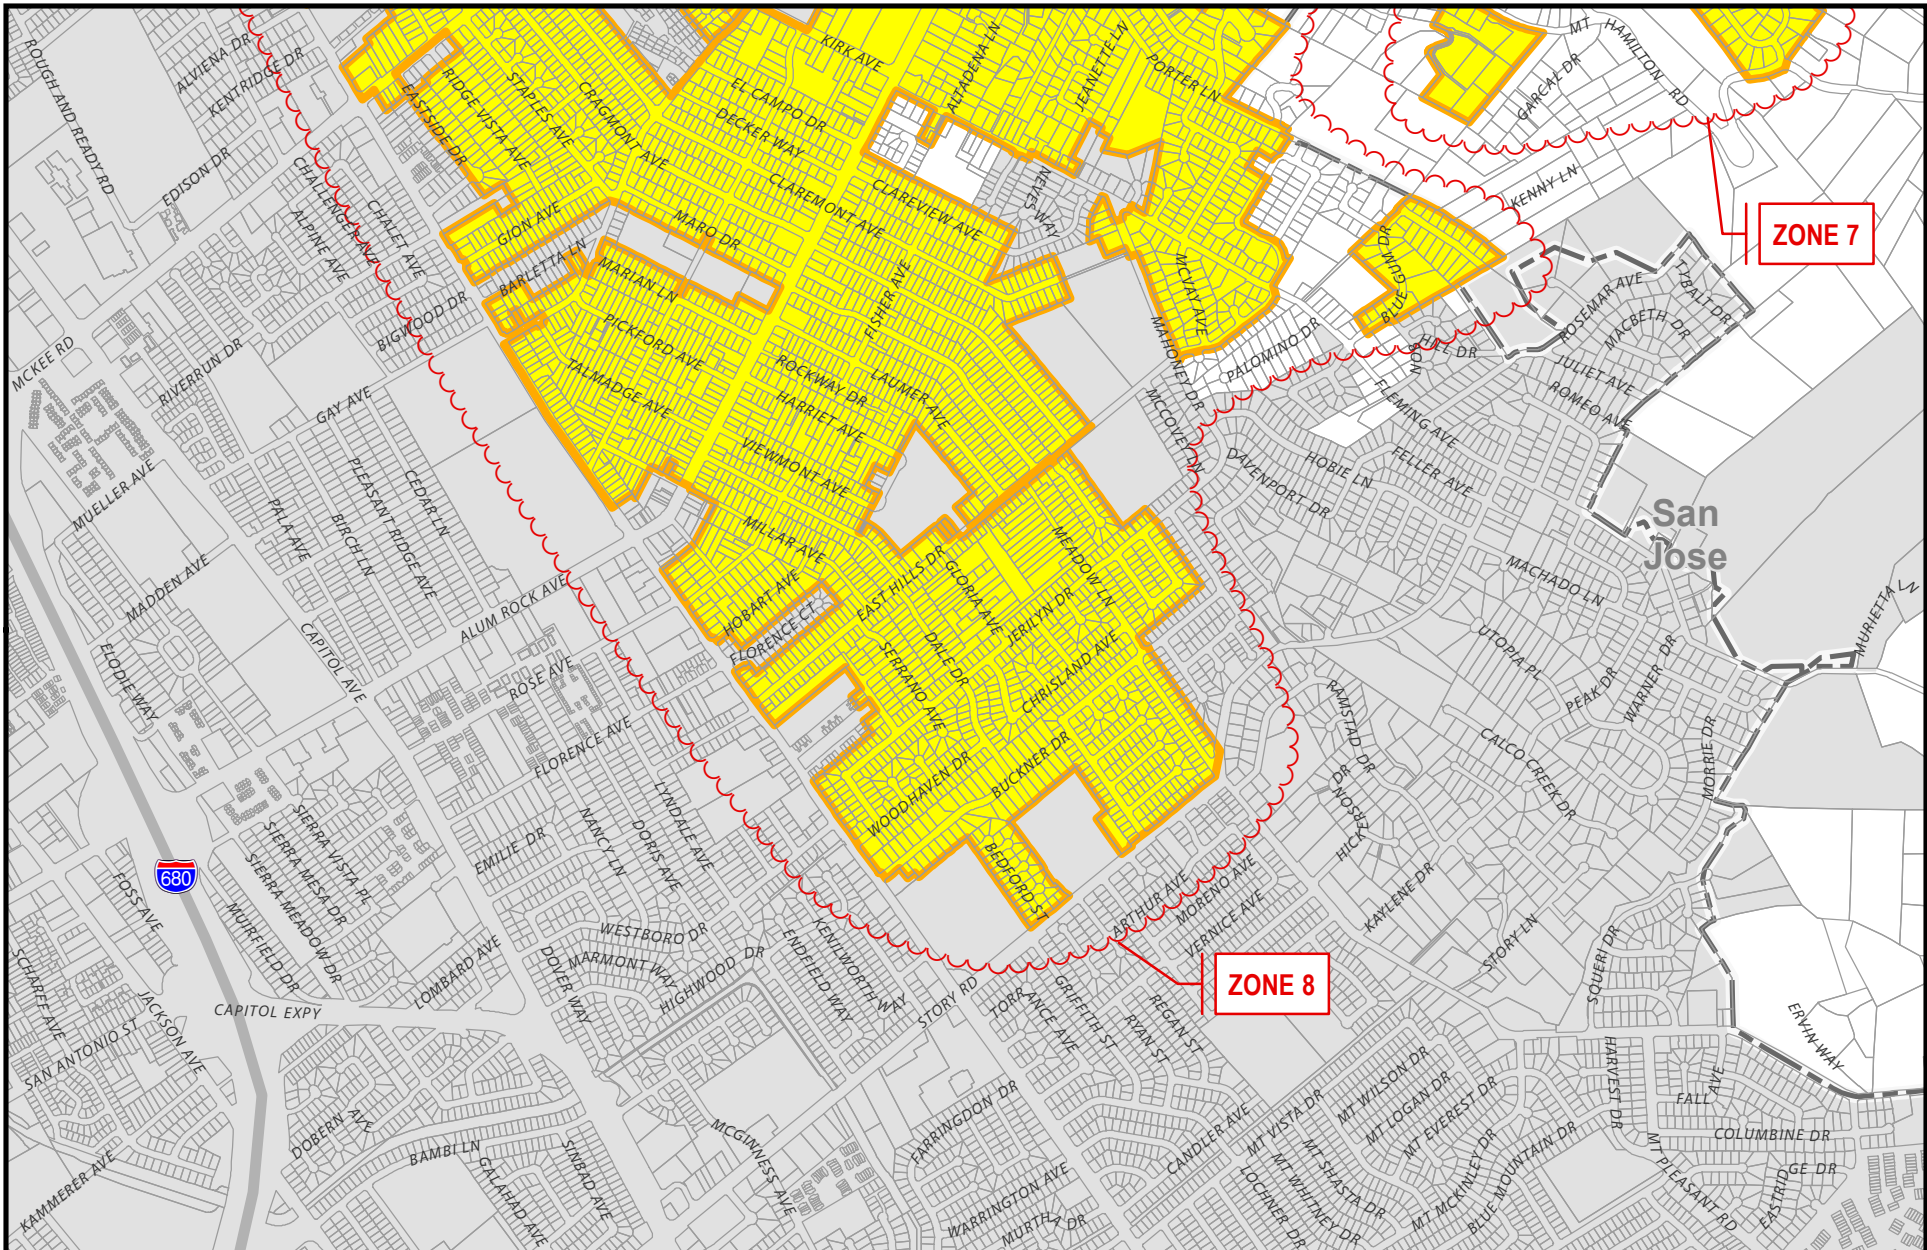

Santa Clara County Lighting Service Area

February 2013

- Cities Urban Service Areas
- City Limits (Incorporated Areas)
- Lighting Service Area

Map Extent