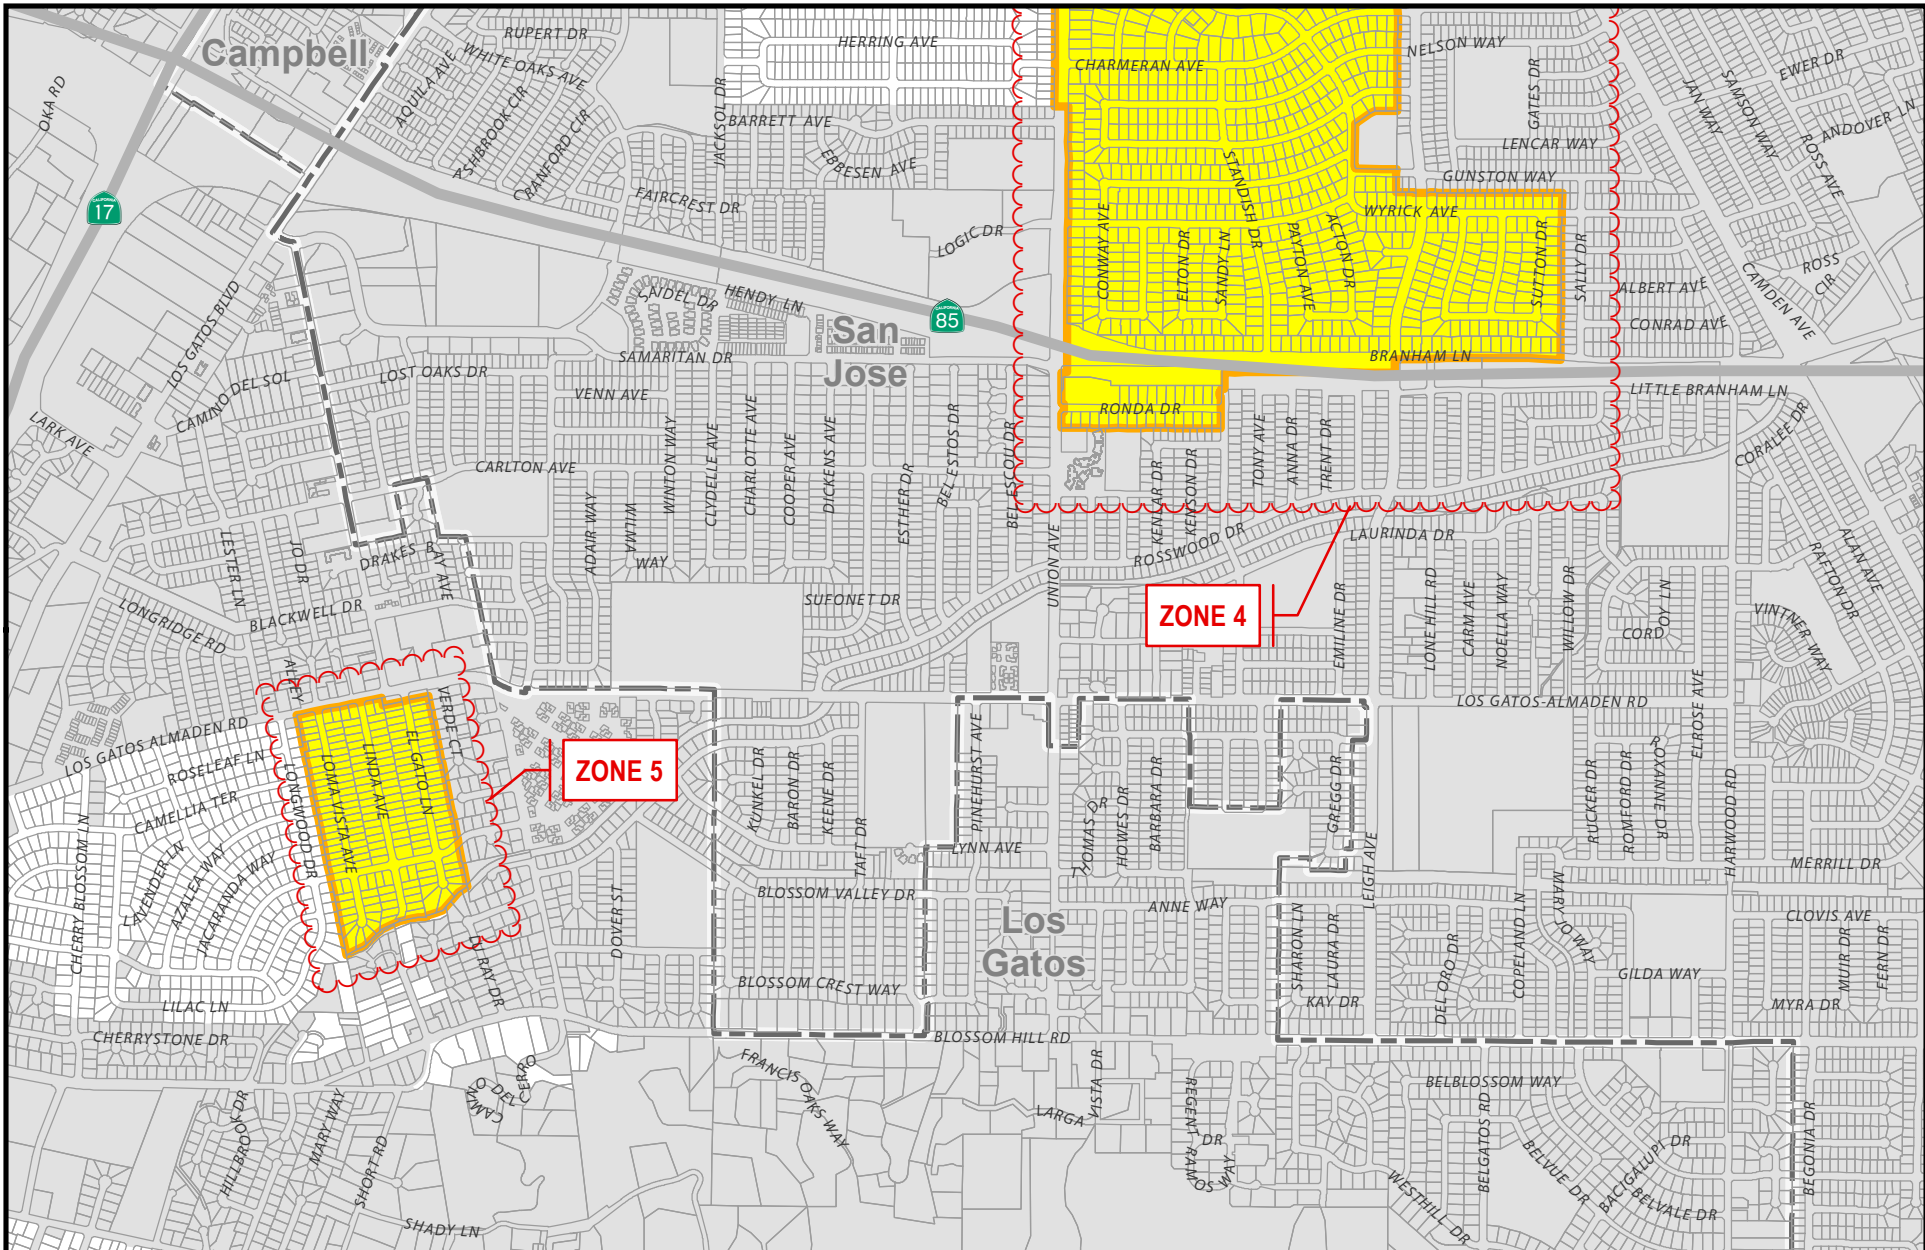

Santa Clara County Lighting Service Area

February 2013

- Cities Urban Service Areas
- City Limits (Incorporated Areas)
- Lighting Service Area

Map Extent