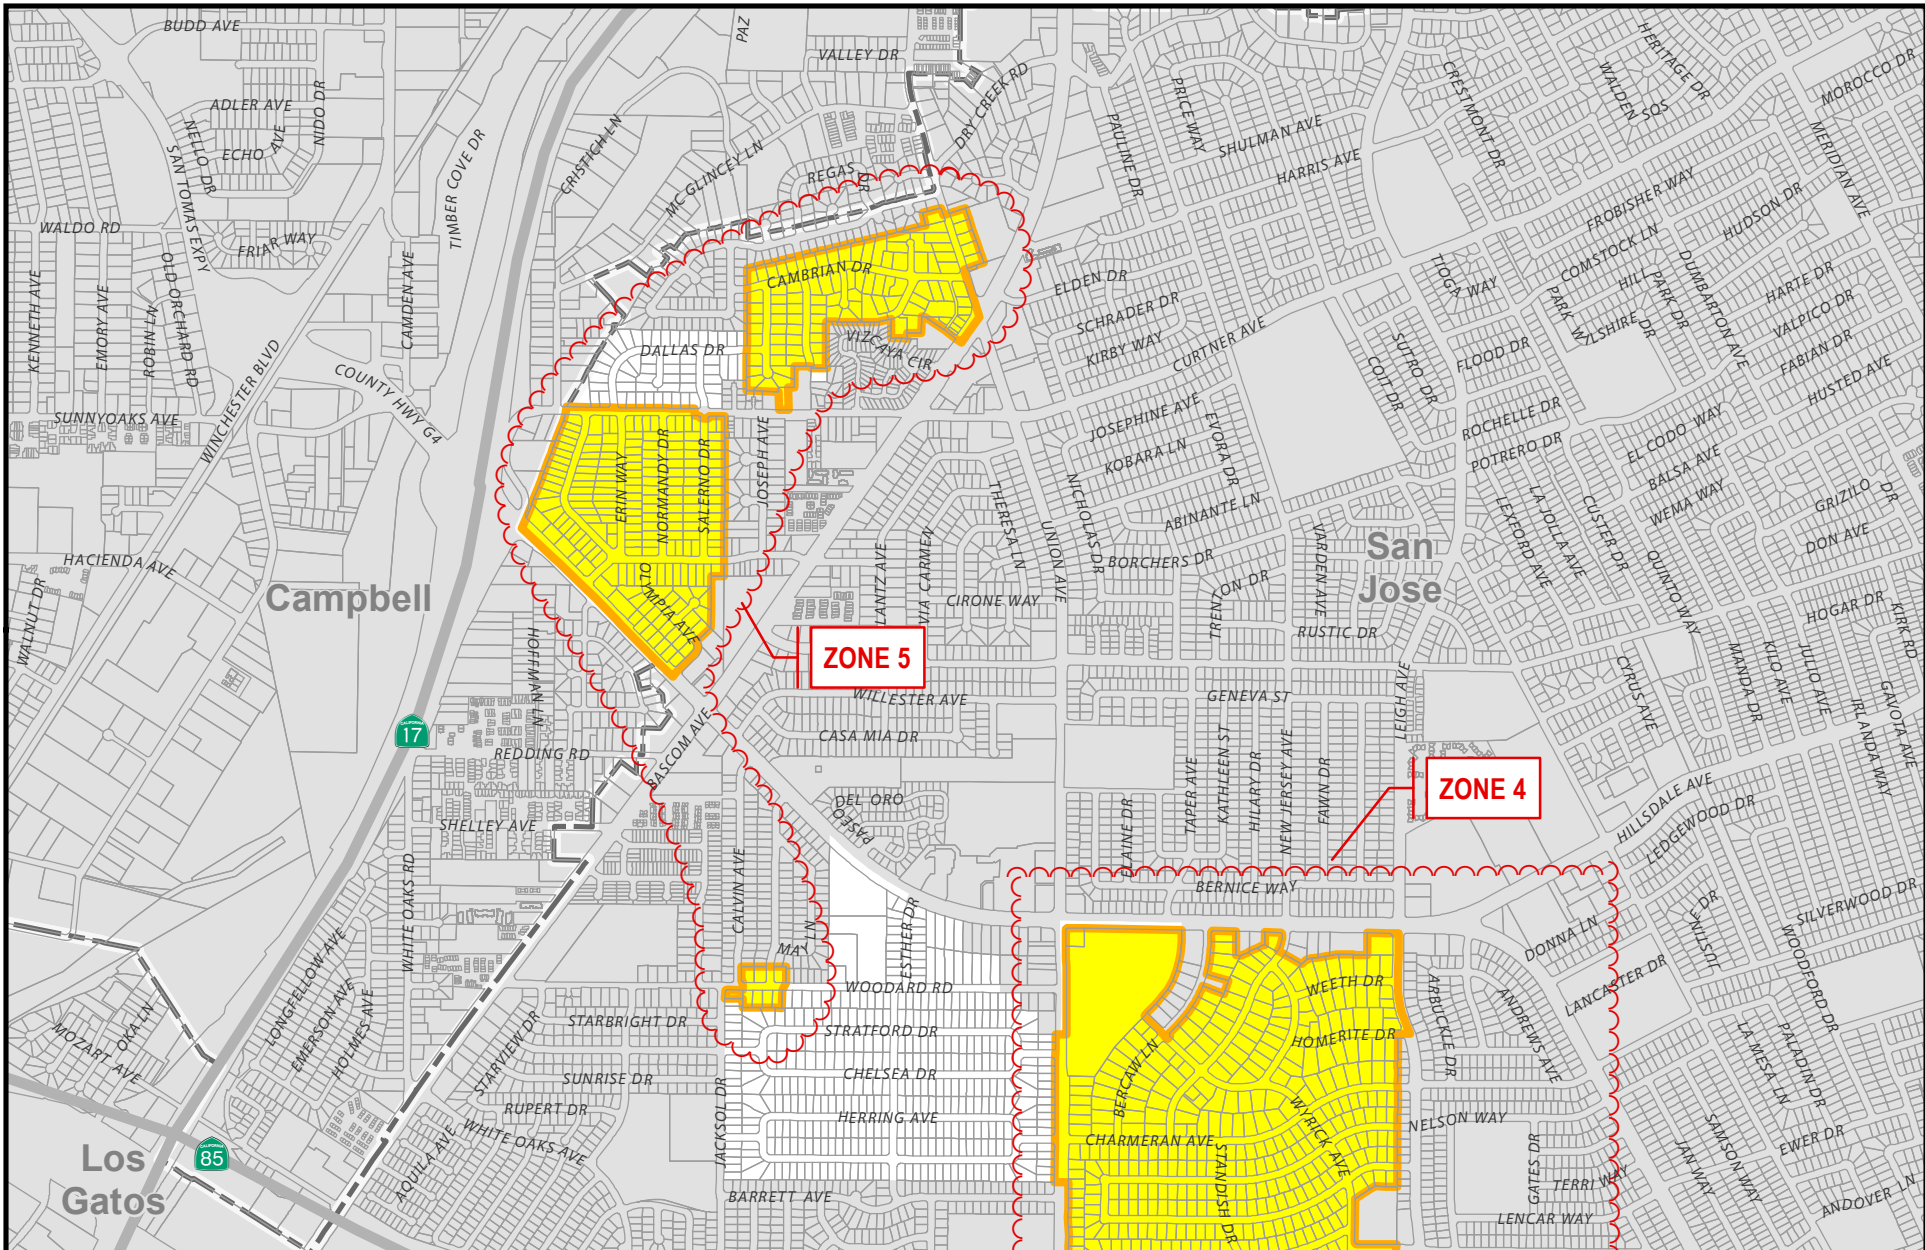

Santa Clara County Lighting Service Area

February 2013

- Cities Urban Service Areas
- City Limits (Incorporated Areas)
- Lighting Service Area