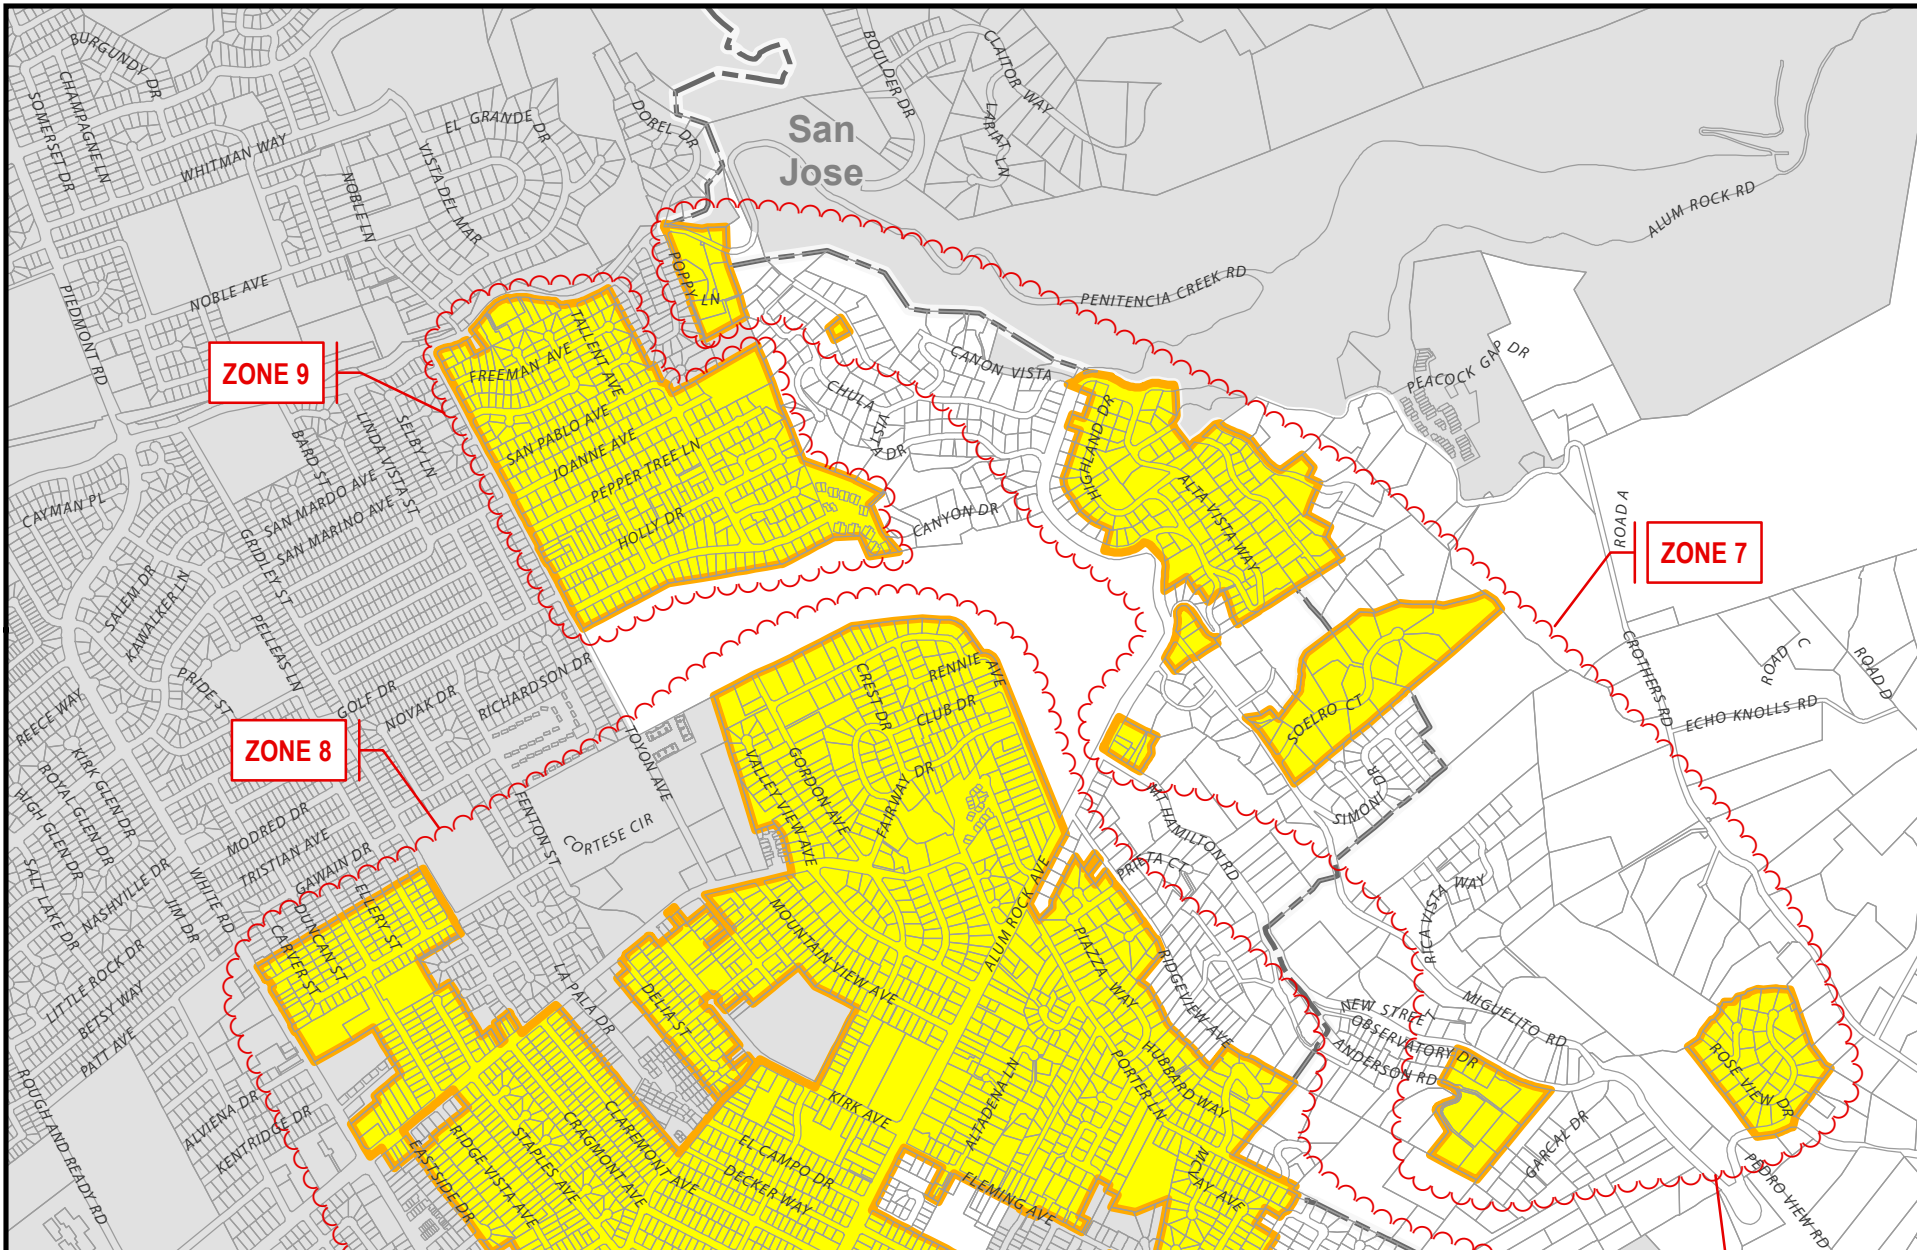

Santa Clara County Lighting Service Area

February 2013

- Cities Urban Service Areas
- City Limits (Incorporated Areas)
- Lighting Service Area