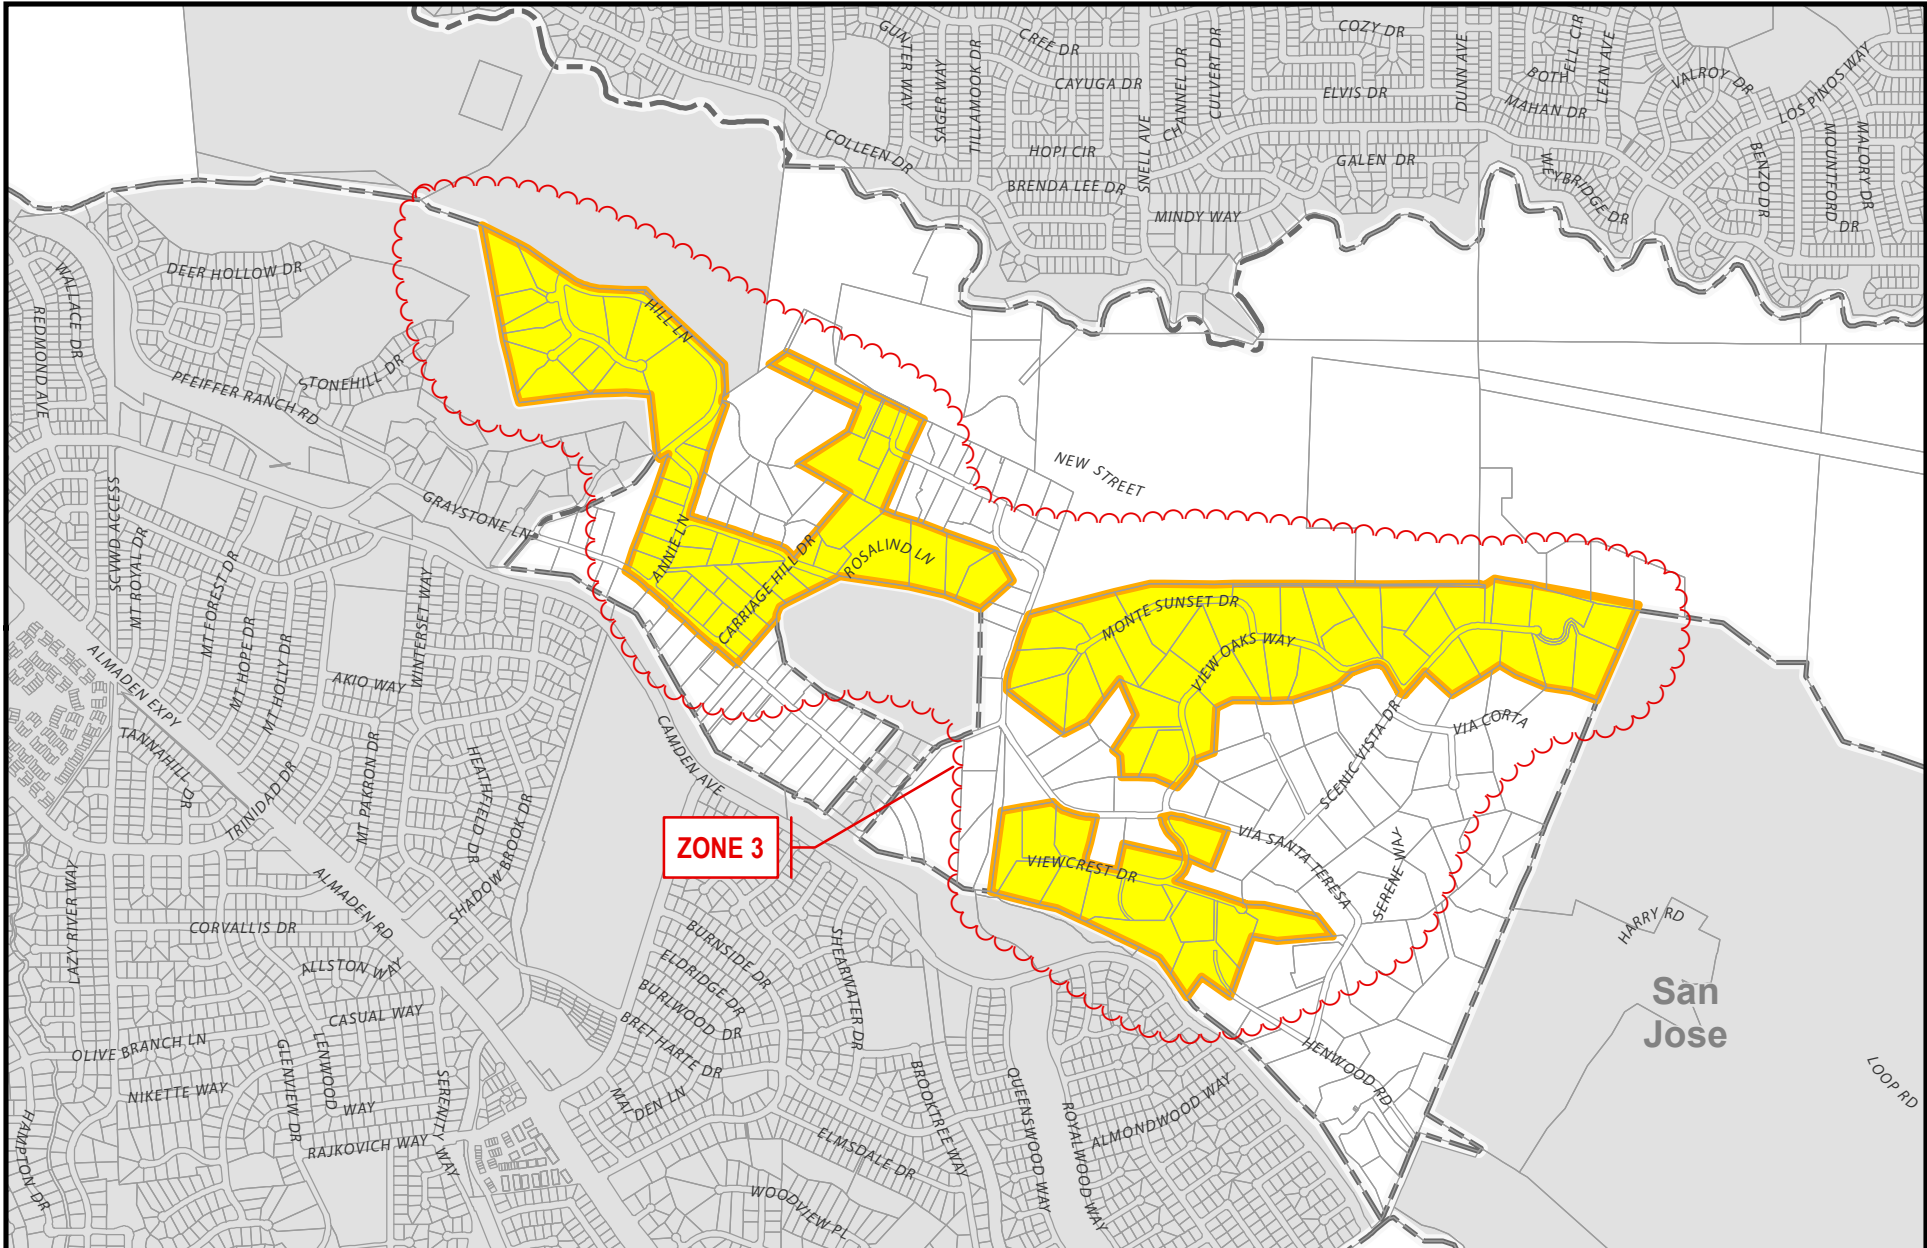

Santa Clara County Lighting Service Area

February 2013

- Cities Urban Service Areas
- City Limits (Incorporated Areas)
- Lighting Service Area

Map Extent