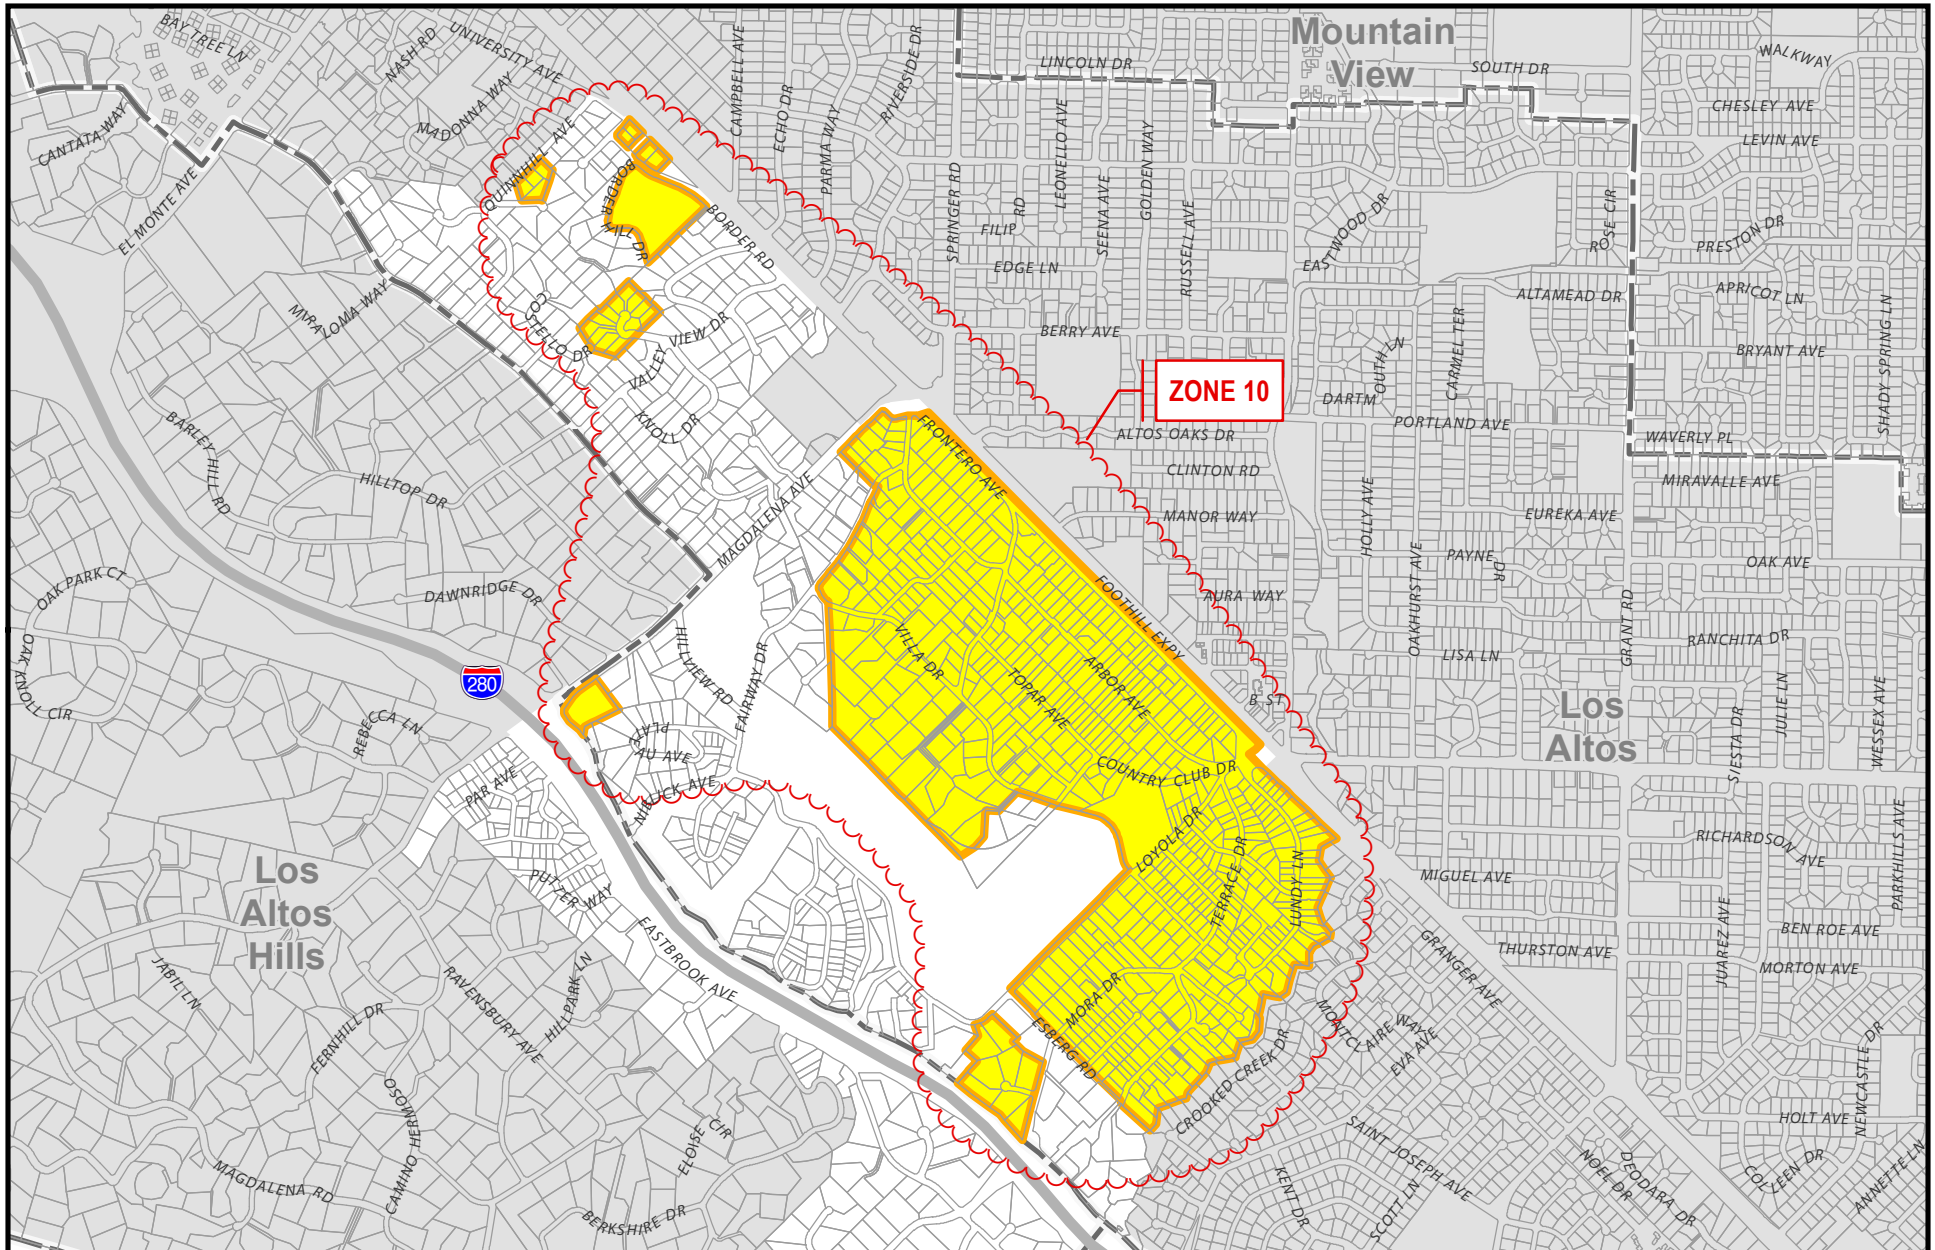

ZONE 10

Santa Clara County Lighting Service Area

February 2013

- Cities Urban Service Areas
- City Limits (Incorporated Areas)
- Lighting Service Area

Map Extent