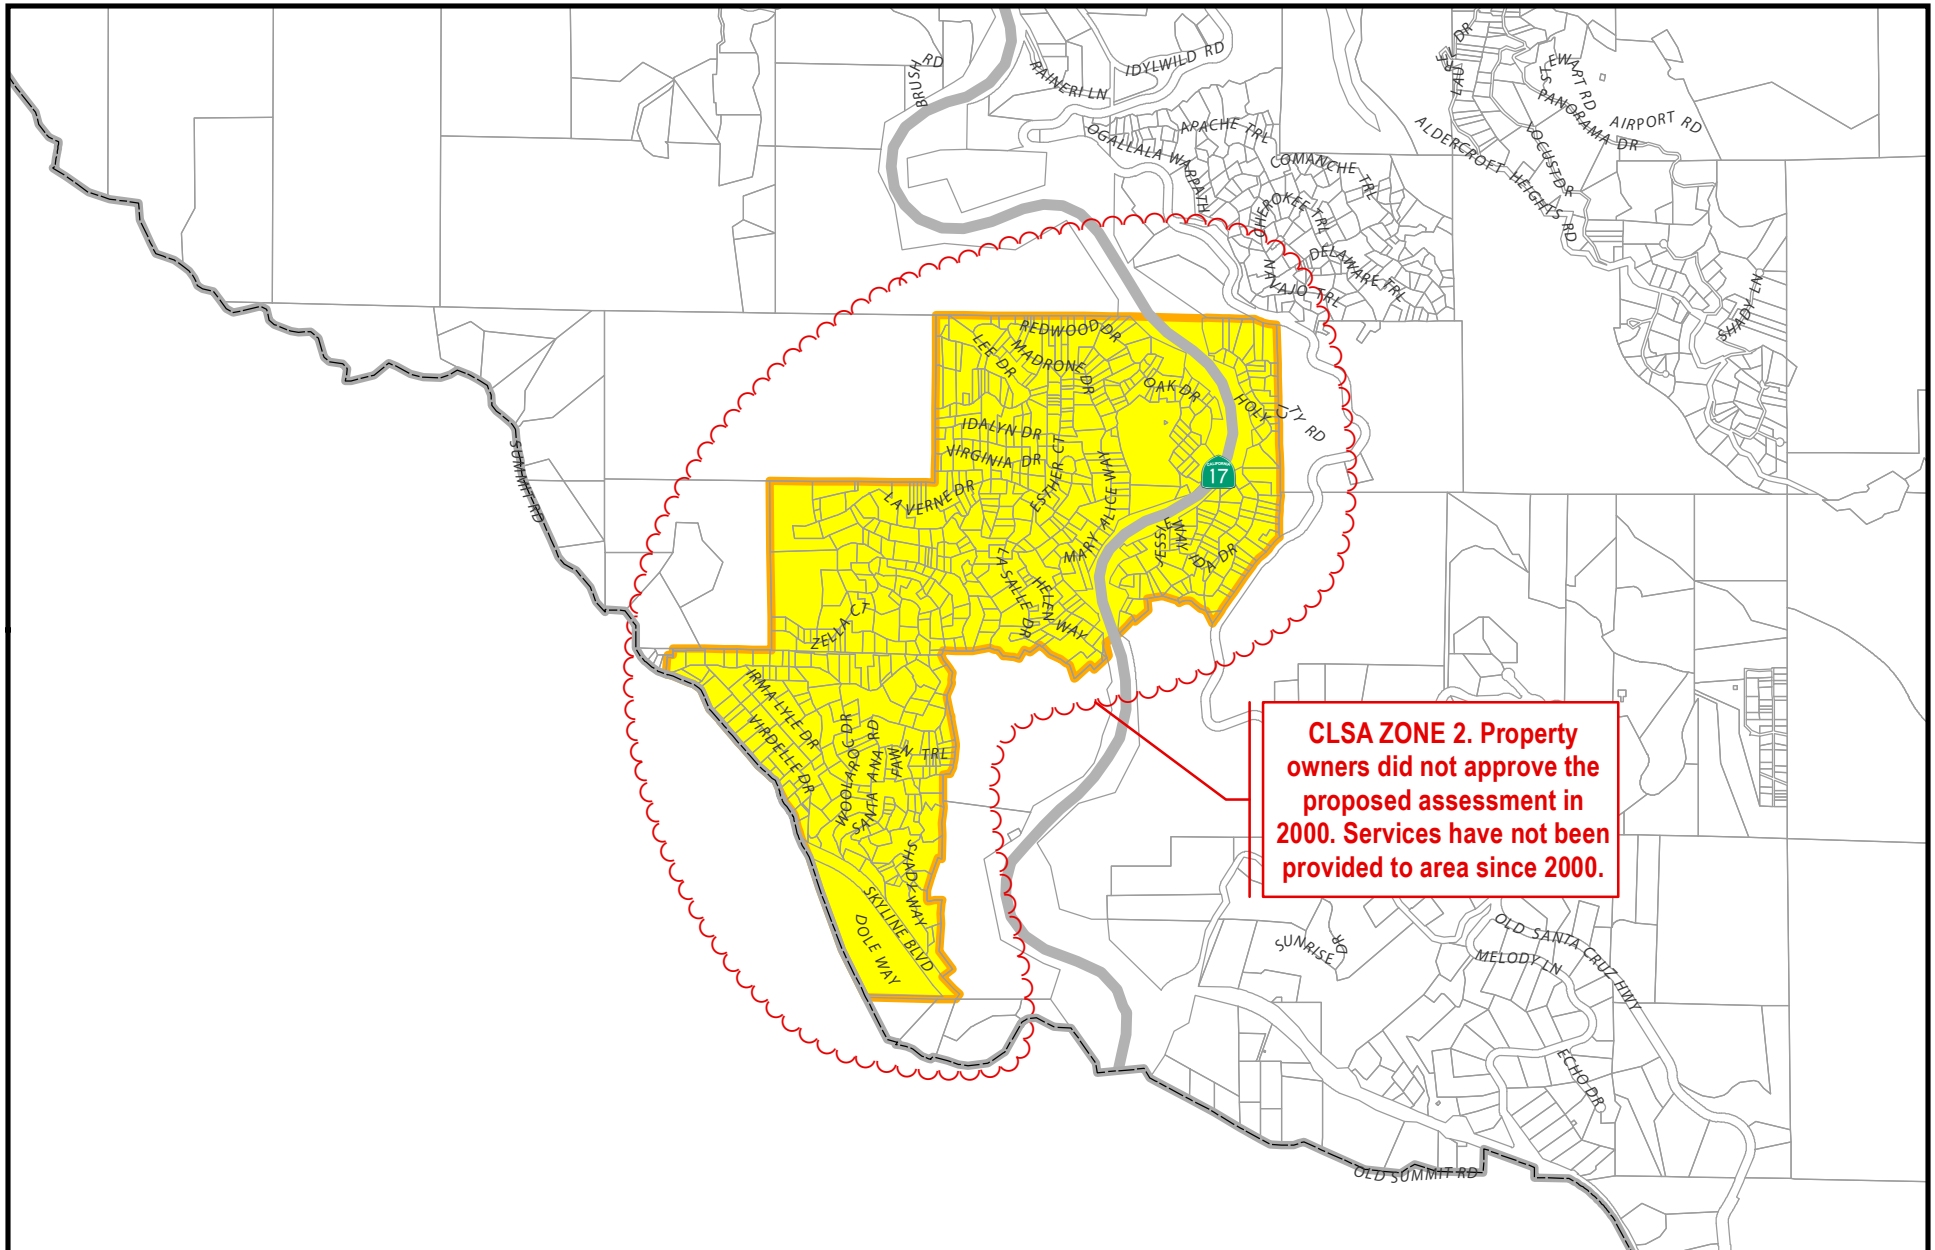

Santa Clara County Lighting Service Area

February 2013

- Cities Urban Service Areas
- City Limits (Incorporated Areas)
- Lighting Service Area