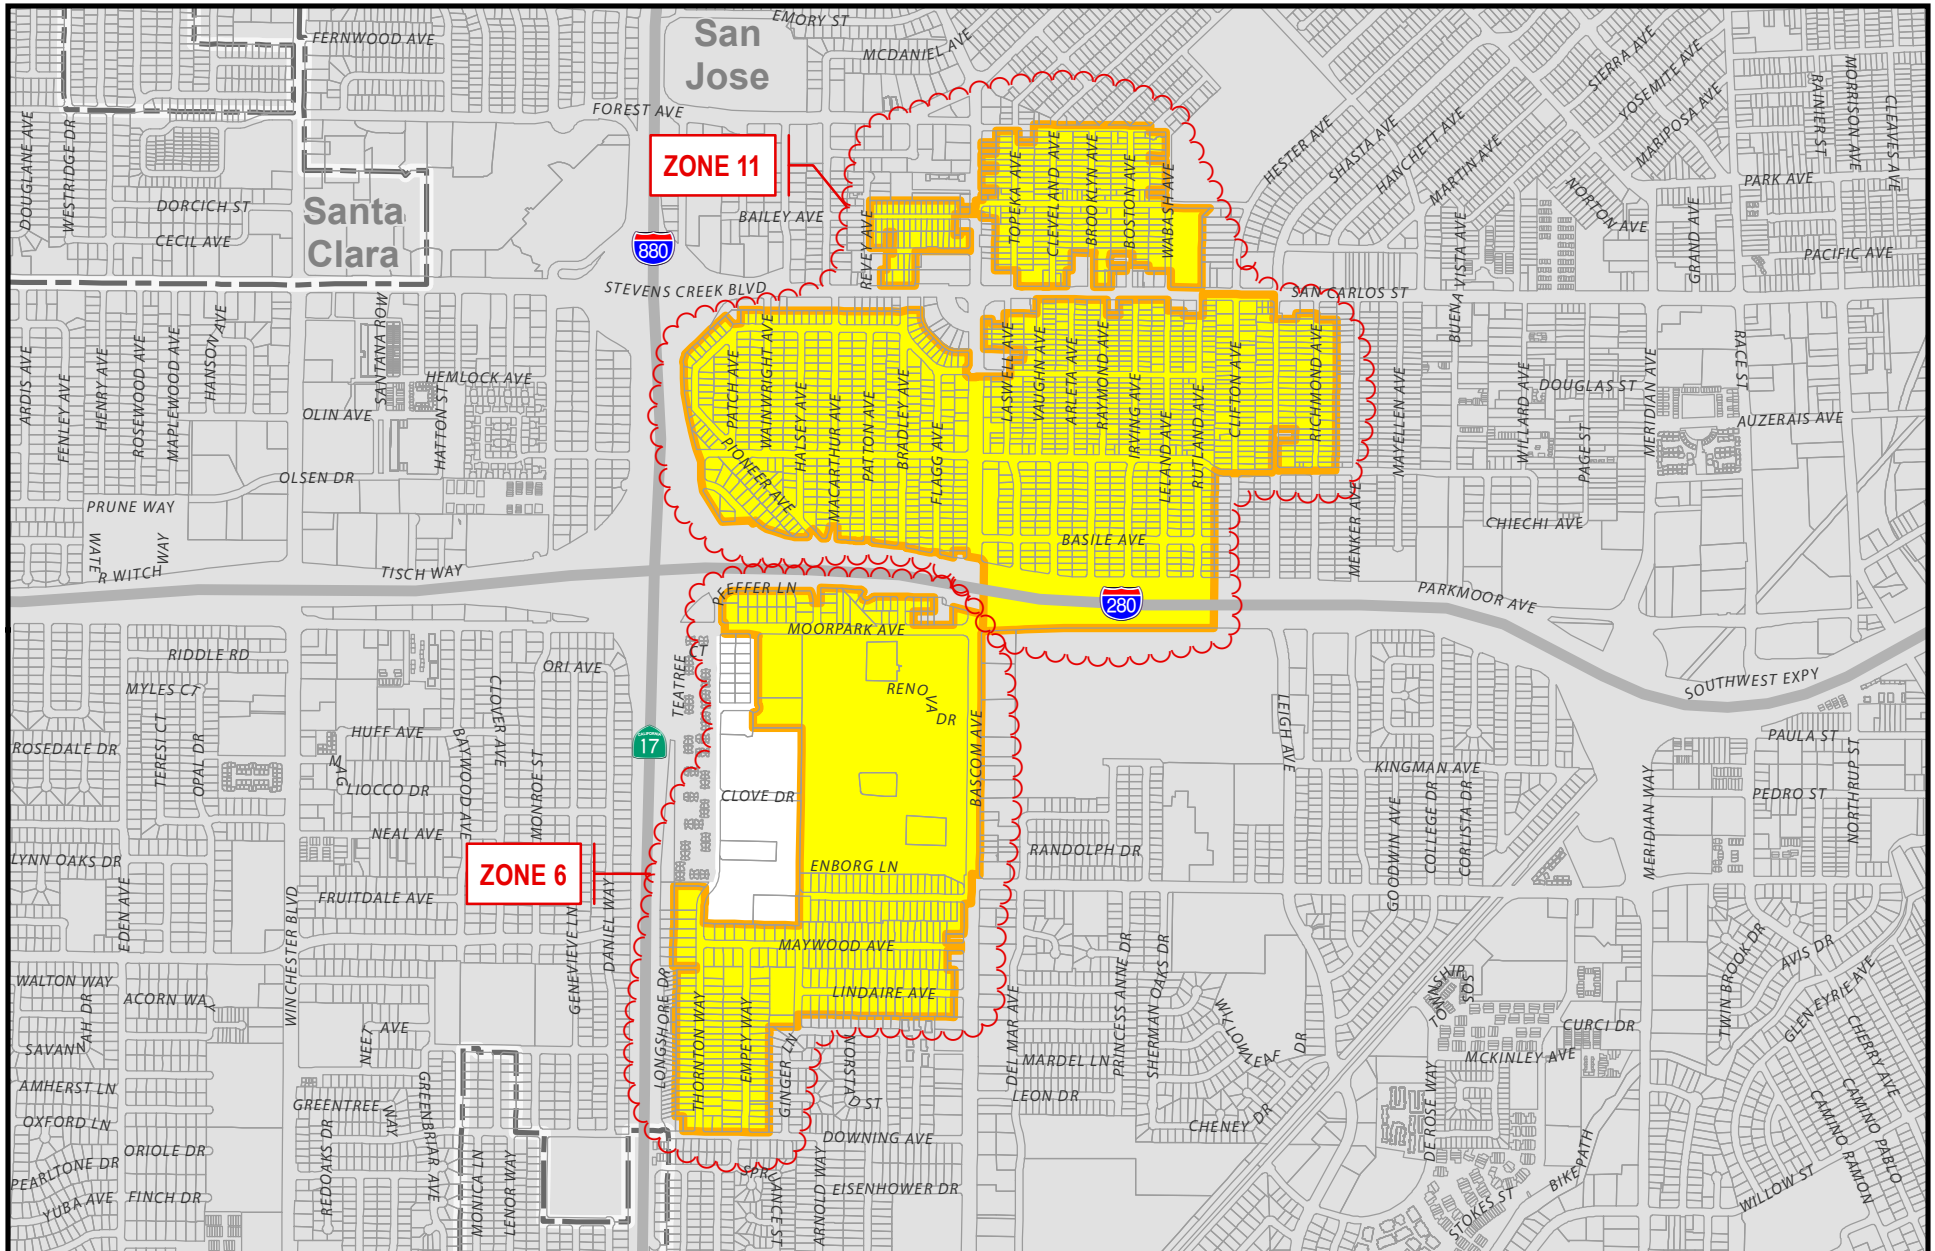

Santa Clara County Lighting Service Area

February 2013

- Cities Urban Service Areas
- City Limits (Incorporated Areas)
- Lighting Service Area

Map Extent