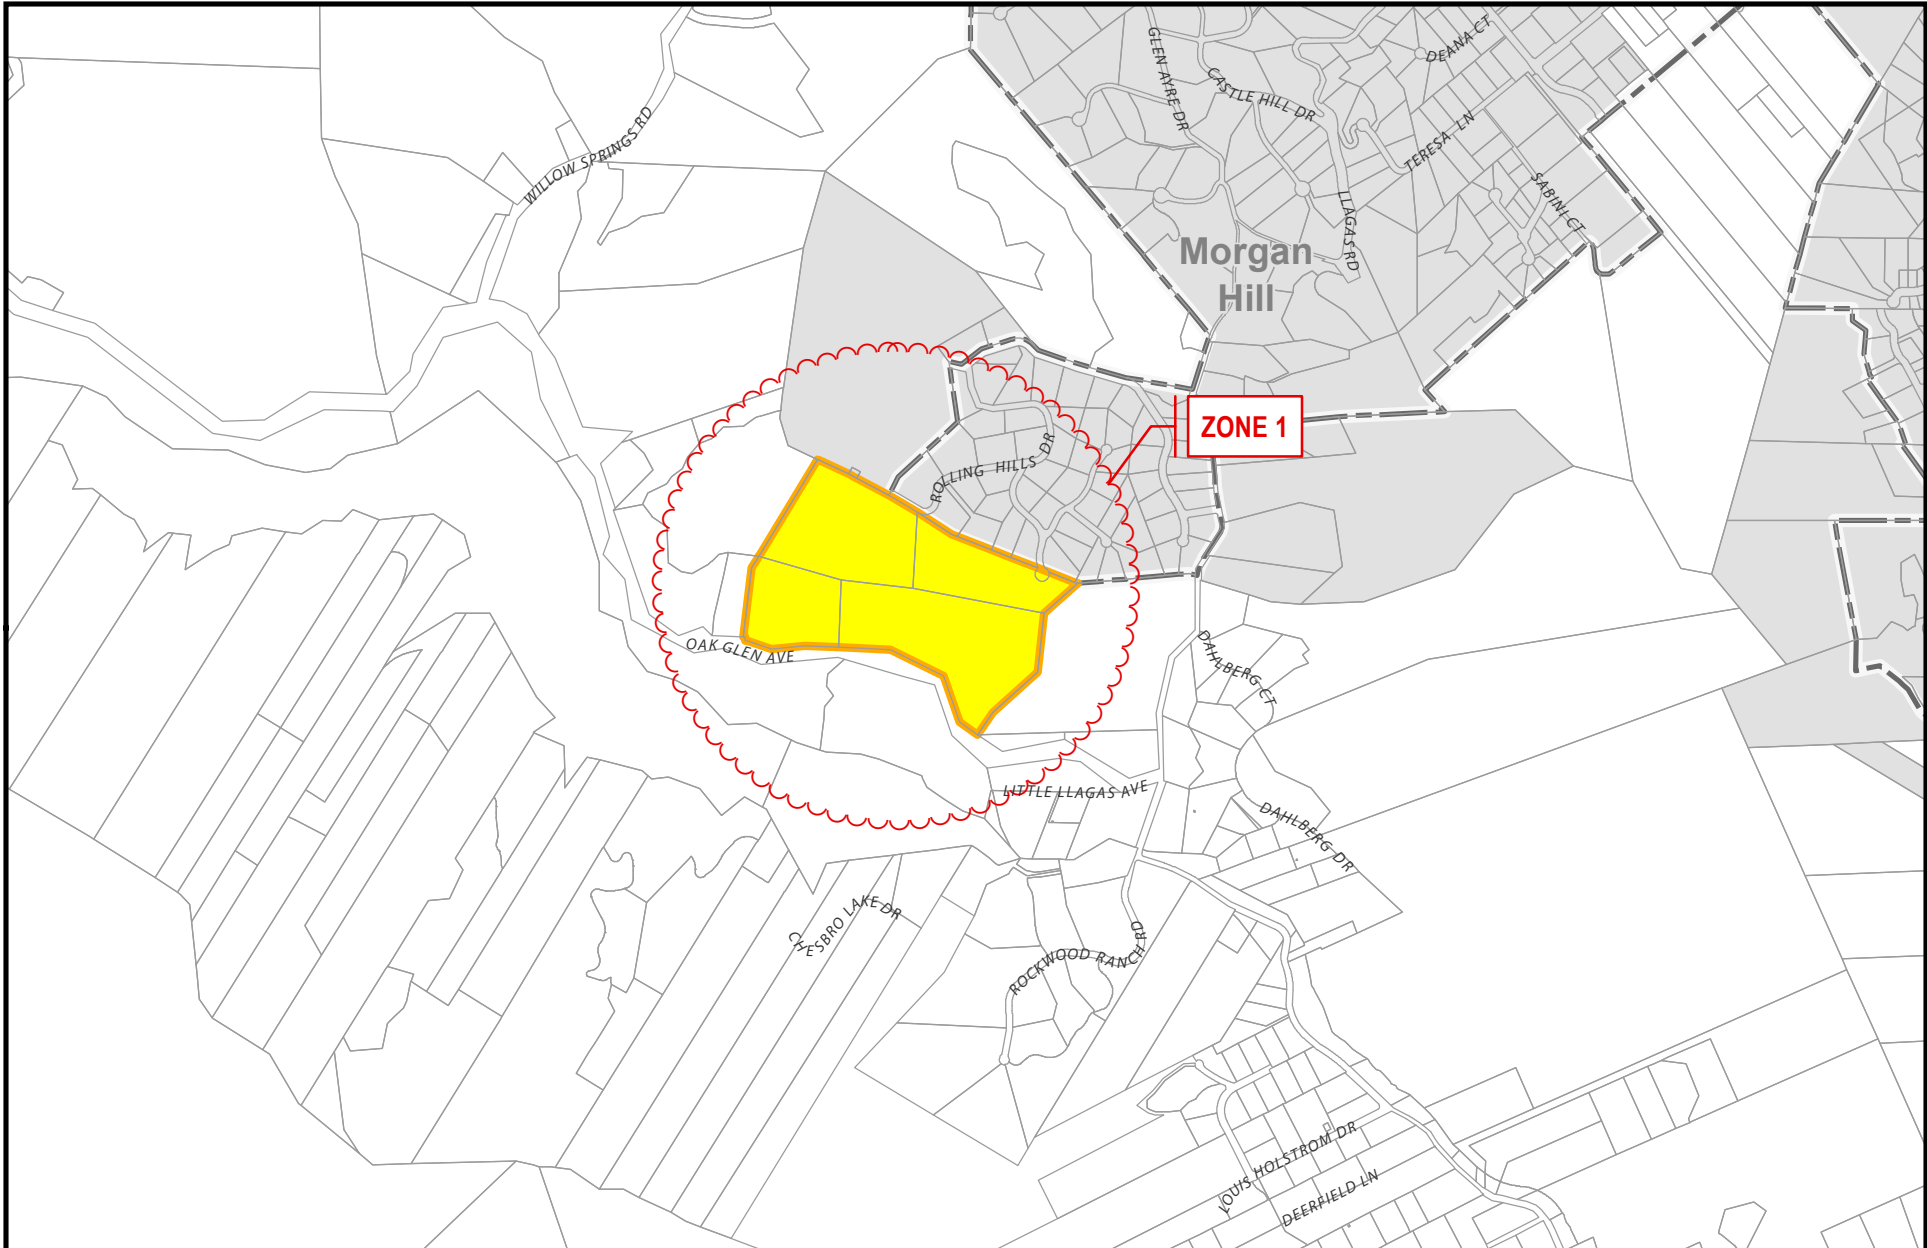

Santa Clara County Lighting Service Area

February 2013

- Cities Urban Service Areas
- City Limits (Incorporated Areas)
- Lighting Service Area