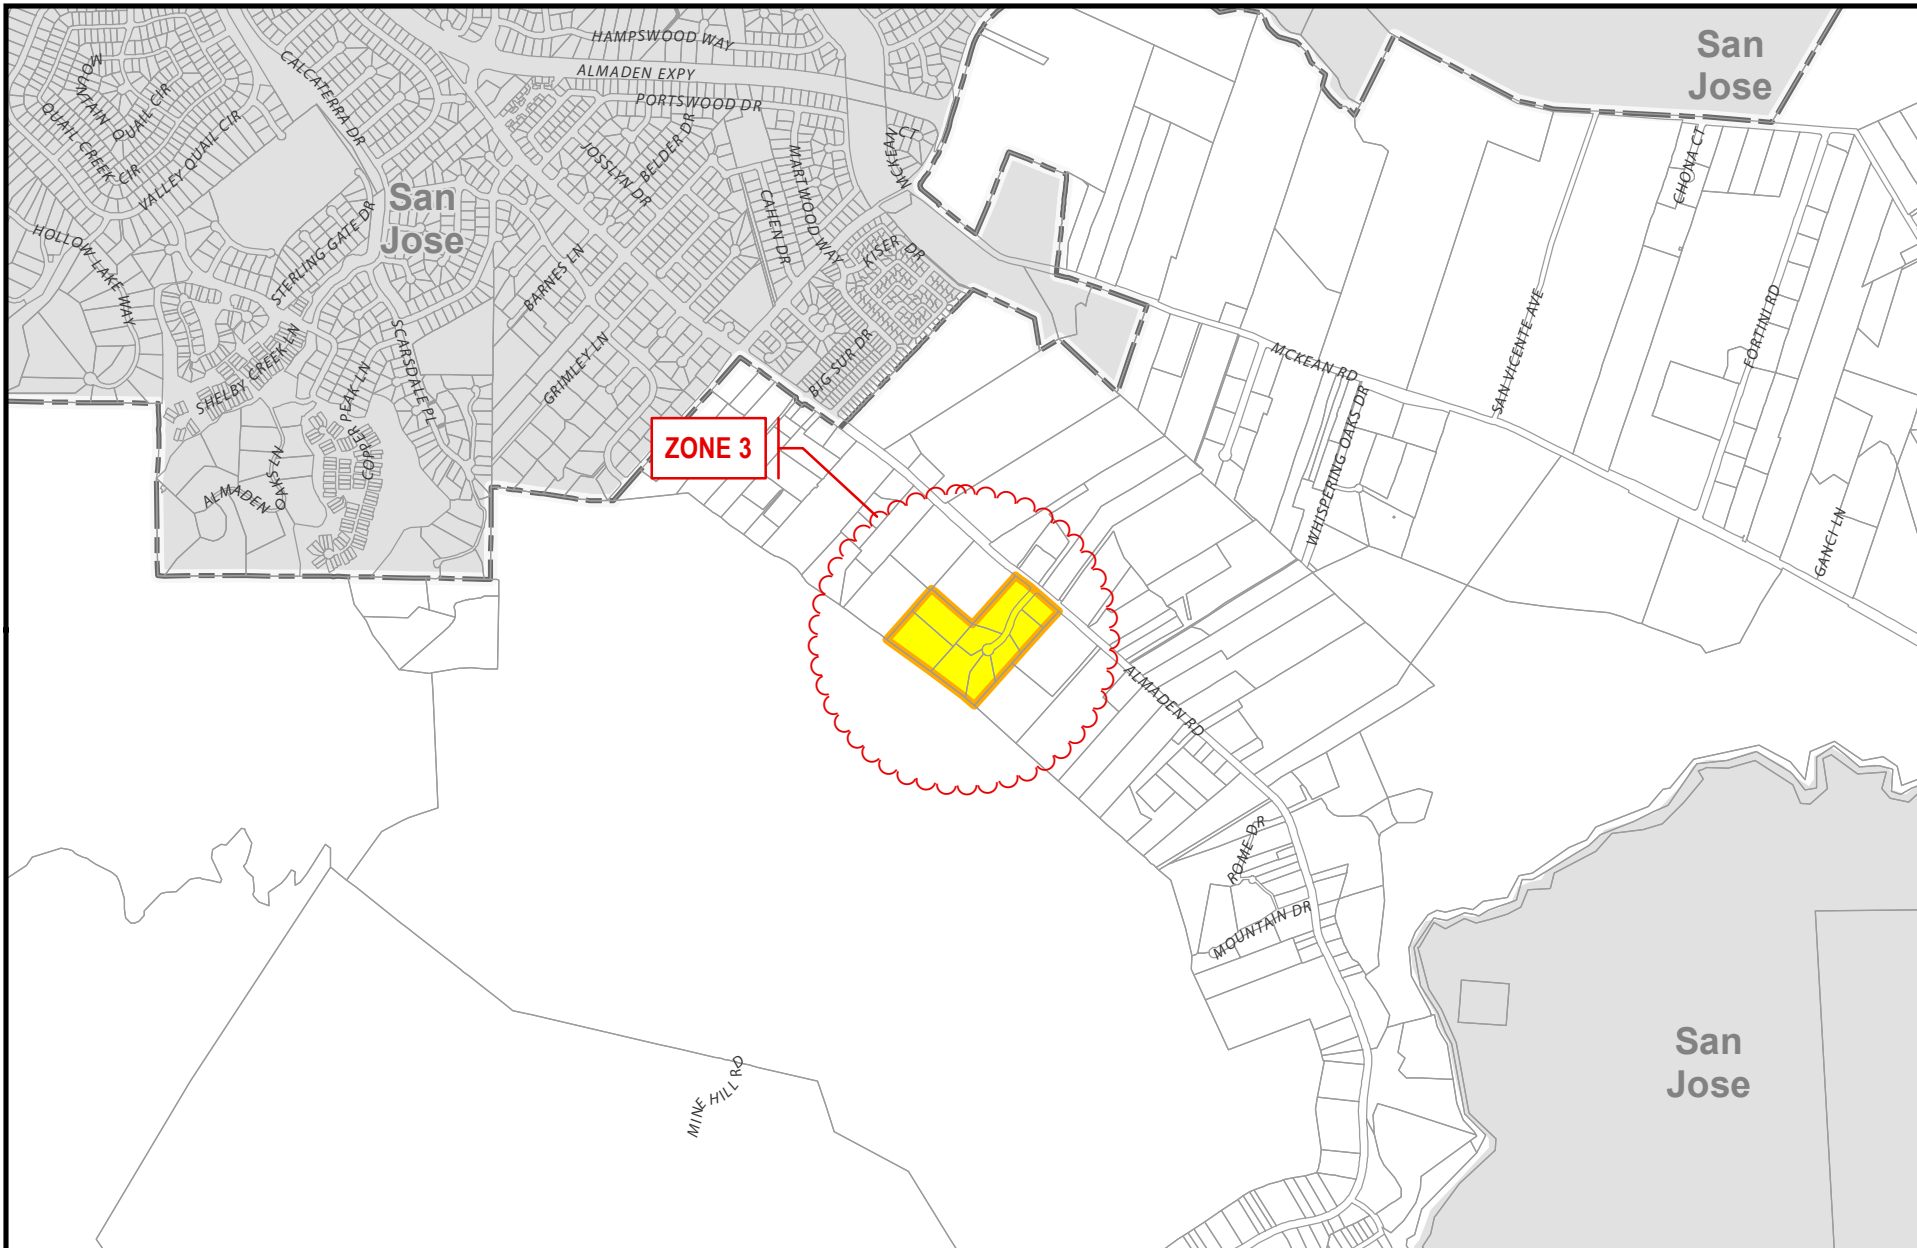

Santa Clara County Lighting Service Area

February 2013

- Cities Urban Service Areas
- City Limits (Incorporated Areas)
- Lighting Service Area

LAFCO
Local Agency Formation Commission of Santa Clara County