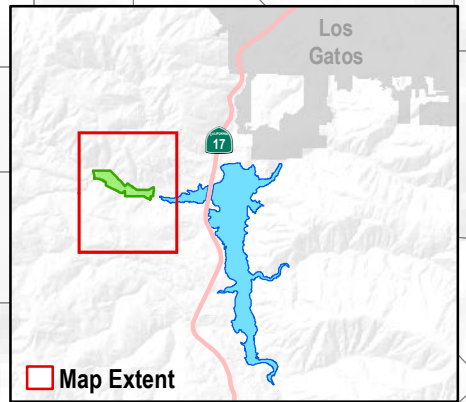

### Lake Canyon Community Services District

-  Lake Canyon Community Services District SOI
-  Lake Canyon Community Services District
-  Parcels

**LAFCO**  
 Local Agency Formation Commission of Santa Clara County  
 June 2013

This map created by the Santa Clara County Planning Office. The GIS database compiled from various sources. All information is the property of Santa Clara County. 3/10/13 10:51:03 AM. \\P:\Projects\LAFCO\Projects\LAFCO\_Map\_Canyon\_Community.mxd